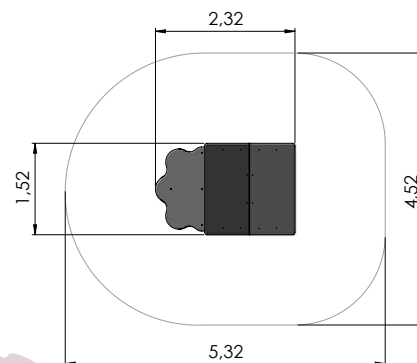

0.98m 1.21m 1.76m 0.15m 1+ 1-3

Mängumaja APPLE

MM301 FOR

1,52m 2,32m 1,76m 0,4m 1+ 6-12

Mänguauto TRUCK

MM123 FOR

1,32m	2,86m	1,44m	0,59m	1+	5-10

PLAY CENTRE RAUL **LM018** FOR