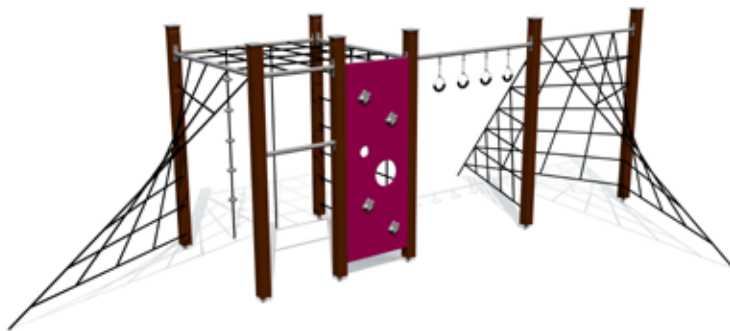

LM228 FOR

4,53m	6,25m	3,45m	1,55m	1+4+	6-12

Mängulinnak ALEXANDRA

LM208-1 FOR

4,32m 6,38m 2,85m 2,25m 4+ 10-15

Ronila GIBBON S

RS125 FOR

3,81m 6,52m 2,16m 1,92m 4+ 5-10