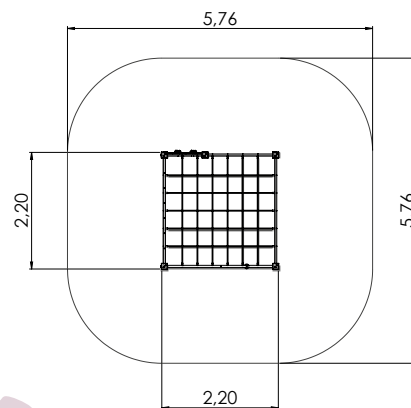

Ronila MONKEY BIG

RS116-1 FOR

2,2m 2,2m 2,16m 1,92m 4+ 5-10