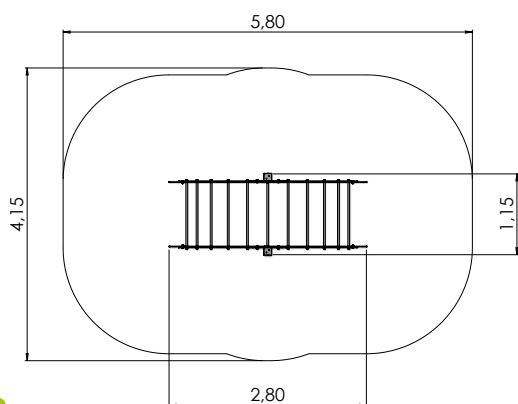

Ronila MONKEY BIG

RS116-1 FOR

2,2m 2,2m 2,16m 1,92m 4+ 5-10