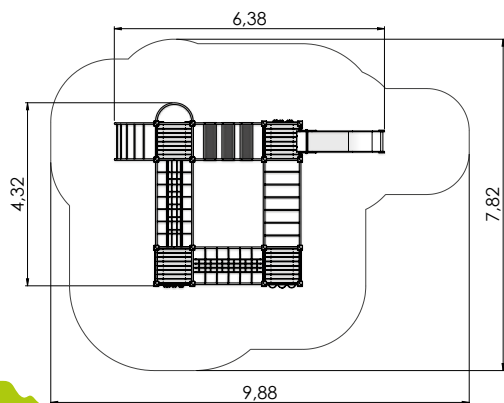

LM228 FOR

4,53m	6,25m	3,45m	1,55m	1+4+	6-12

Mängulinnak ALEXANDRA

LM208-1 FOR

4,32m 6,38m 2,85m 2,25m 4+ 10-15

Ronila GIBBON S

RS125 FOR

3,81m 6,52m 2,16m 1,92m 4+ 5-10