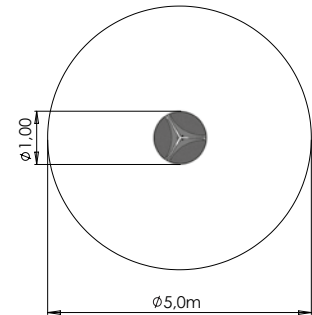

Karussell APOLLO KM005 FOR