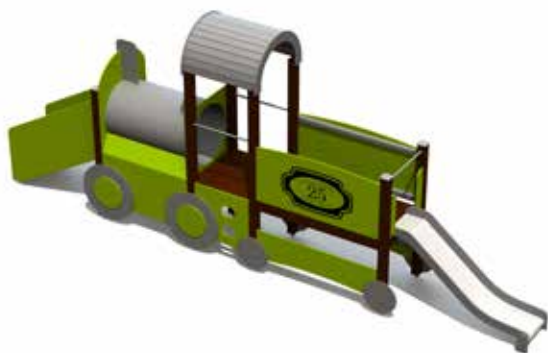

Mängurong JUNA

MM104 FOR

1.00m 7.09m 2.90m 0.95m 1+ 6-10