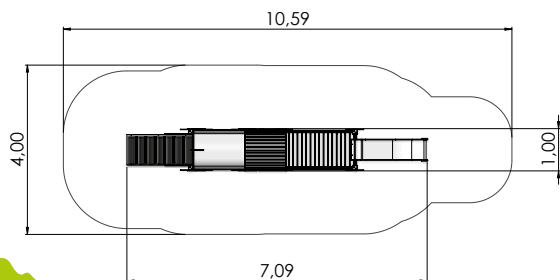

Mängurong JUNA

MM104 FOR

1.00m 7.09m 2.90m 0.95m 1+ 6-10