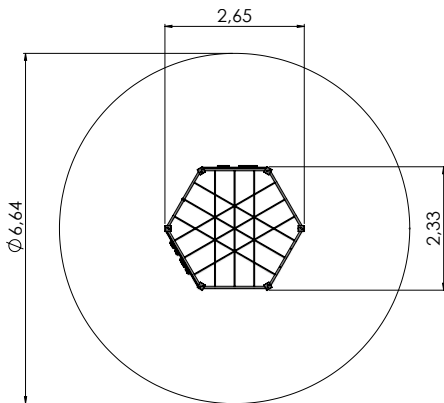

Ronila HEXAGON 2

RS110-2 FOR

2,33m	2,65m	2,42m	2,25m	4+	6-12