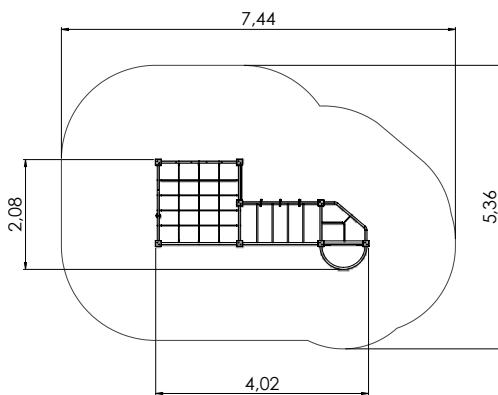

LM228 FOR

4,53m	6,25m	3,45m	1,55m	1+4+	6-12

Mängulinnak ALEXANDRA

LM208-1 FOR

4,32m 6,38m 2,85m 2,25m 4+ 10-15

Ronila GIBBON S

RS125 FOR

3,81m 6,52m 2,16m 1,92m 4+ 5-10

CHEESE WALL

RS101 FOR

0,95m 0,1m 1,77m 1,75m 4+ 1-2

PRINDITUD PANEELID

Ronila TETRA

RS124 FOR

1,70m 1,70m 1,62m 1,55m 4+ 4-8

Ronila MACACO

RS123 FOR

				
2,08m	4,02m	2,16m	1,92m	4-8

CLIMBING FRAME MONKEY BIG RS116-1 FOR

Climbing frame RAINBOW

RS105 FOR

1,15m 2,80m 1,30m 1,00m 2+ 2-4

Ronila MONKEY BIG

RS116-1 FOR