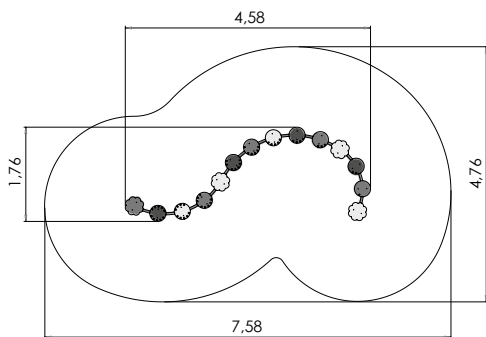

W	L	H		2+	1
0,36m	0,85m	0,68m	0,46m		

Spring swing **SPEEDY** VL049 FOR

W	L	H		3+	4
0,30m	3,44m	0,55m	0,85m		

See-saw **TODDLER** 4 seats K104 FOR

L	P	K		2+	1
0,93m	4,02m	0,35m	0,35m		

SNAKE PVP10M FOR

Tiptiptap^{oü}