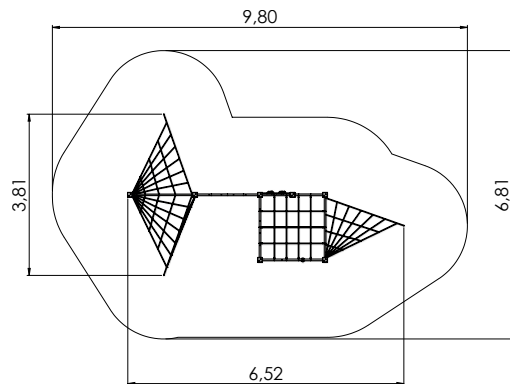

LM228 FOR

4,53m	6,25m	3,45m	1,55m	1+4+	6-12

Mängulinnak ALEXANDRA

LM208-1 FOR

4,32m 6,38m 2,85m 2,25m 4+ 10-15

Ronila GIBBON S

RS125 FOR

3,81m 6,52m 2,16m 1,92m 4+ 5-10