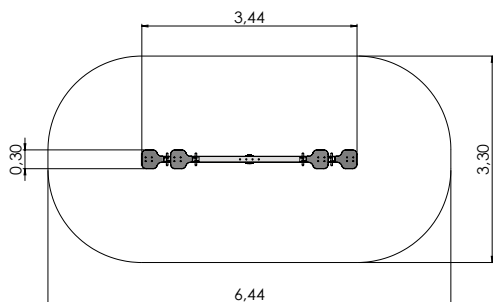

LK20 FOR

Liivakast - 4000x4000

LK40 FOR

LIIVAKAST 3000X3000 LK30 FOR

LIIVAKAST 3000X3000 LK30 FOR

Sand Play Table LKL003 FOR

Karussell APOLLO KM005 FOR

Carousel SUN WHEEL KM001 FOR

W	L	H		2+	1
0,36m	0,85m	0,68m	0,46m		

Spring swing **SPEEDY** VL049 FOR

W	L	H		3+	4
0,30m	3,44m	0,55m	0,85m		

See-saw **TODDLER** 4 seats K104 FOR

L	P	K		2+	1
0,93m	4,02m	0,35m	0,35m		

SNAKE PVP10M FOR

Tiptiptap^{oü}