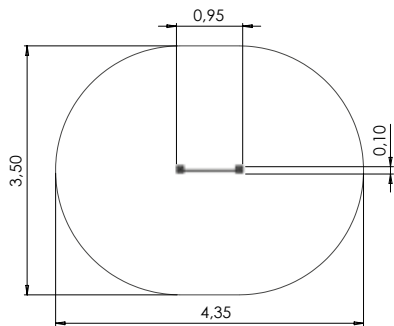

W	L	H		2+	1
0,36m	0,85m	0,68m	0,46m		

Spring swing **SPEEDY** VL049 FOR

W	L	H		3+	4
0,30m	3,44m	0,55m	0,85m		

See-saw **TODDLER** 4 seats K104 FOR

L	P	K		2+	1
0,93m	4,02m	0,35m	0,35m		

SNAKE PVP10M FOR

Tiptiptap^{oü}