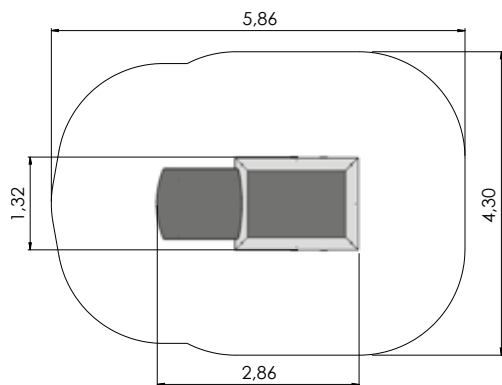

0.98m 1.21m 1.76m 0.15m 1+ 1-3

Mängumaja APPLE

MM301 FOR

1,52m 2,32m 1,76m 0,4m 1+ 6-12

Mänguauto TRUCK

MM123 FOR

1,32m	2,86m	1,44m	0,59m	1+	5-10

PLAY CENTRE RAUL **LM018** FOR