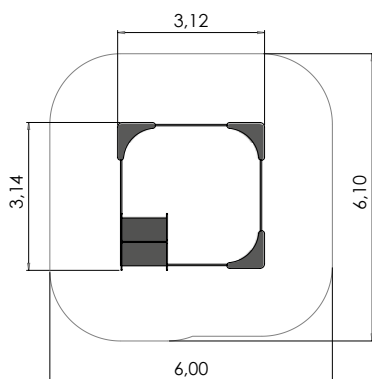

RS123 FOR

				
2,08m	4,02m	2,16m	1,92m	4-8

CLIMBING FRAME MONKEY BIG RS116-1 FOR

Climbing frame RAINBOW

RS105 FOR

1,15m 2,80m 1,30m 1,00m 2+ 2-4

Ronila MONKEY BIG

RS116-1 FOR

2,54m 3,59m 2,5m 1,35m 1+ 2

Kaalukiik K108 FOR

0,9m	3,07m	0,88m	0,8m	2+	4

KIIK BELL-FLOWER 4 SEATS K008 FOR

Liivakast 3x3 m majakesega

LMK001 FOR

3.12m 3.14m 1.72m 0.23m 1+ 5-10

Liivakast - 2000x2000