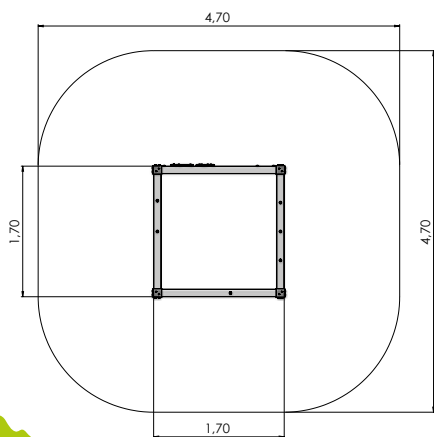

Ronila TETRA

RS124 FOR

1,70m 1,70m 1,62m 1,55m 4+ 4-8