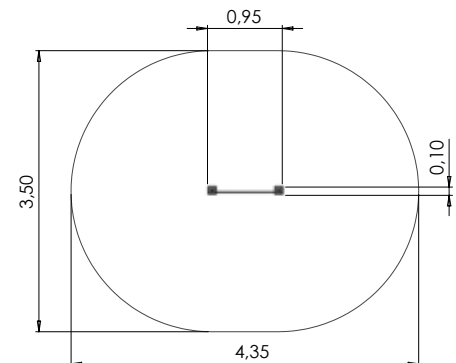

Ronila GIBBON S

RS125 FOR

3,81m 6,52m 2,16m 1,92m 4+ 5-10

CHEESE WALL

RS101 FOR

0,95m 0,1m 1,77m 1,75m 4+ 1-2