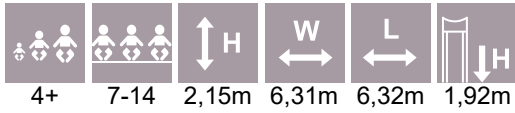

CLIMBING FRAMES