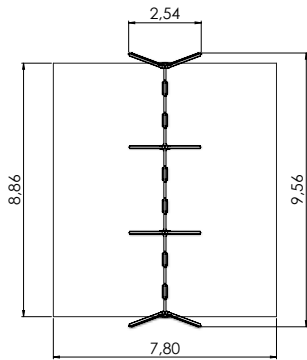

SWINGS

K008 Y Swing BELL-FLOWER 4 places
(without seats and fittings)