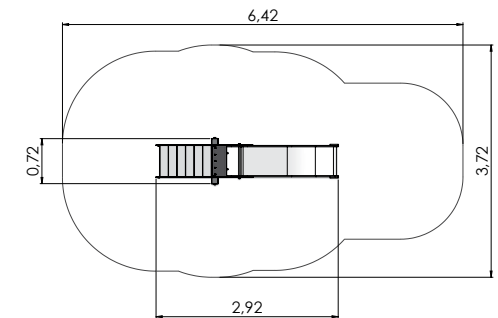

# PLAY CENTRES

COLOR OPTIONS:

LM020 Slide SHELL

LM021 Slide BEAVER

LM004 Slide MIA

LM007 Slide ELO