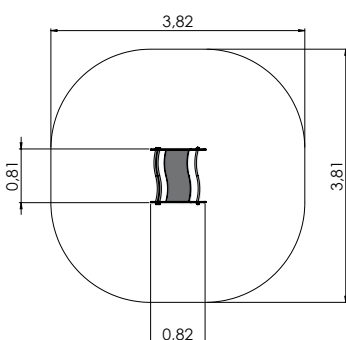

KM012 W MF Carousel STARFISH

2+	2	0,79m	0,81m	0,82m	0,46m