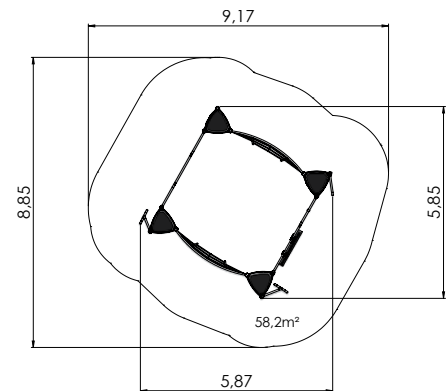

OCTO

OCT104 Climbing complex