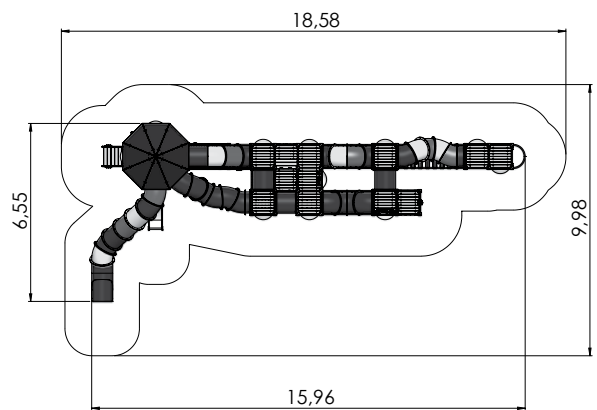

LM313 Play Centre IVAN IV