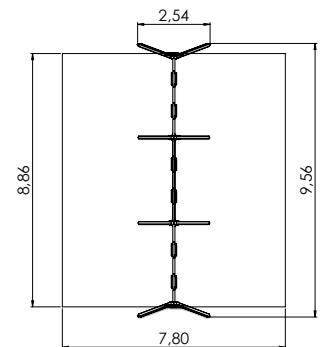

K009 P Swing DUCAT 6 places
steel groundfixings (without seats and fittings)