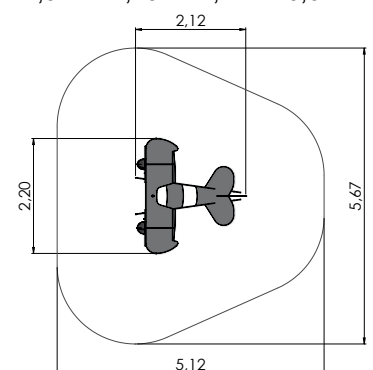

THEME PLAY

COLOR OPTIONS:

NEW!

NEW!