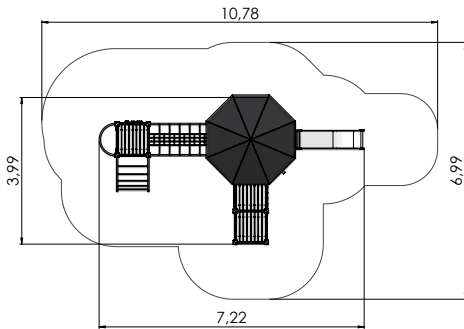

LM220 Play Centre HERMANN