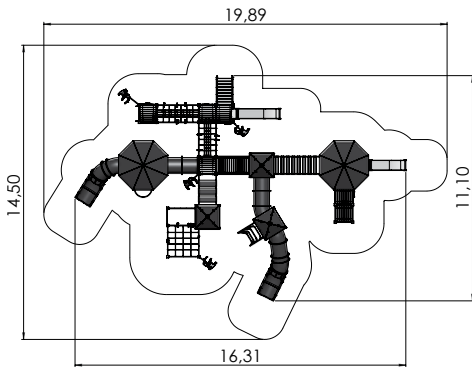

LM300 W MF Play Centre HAMMER