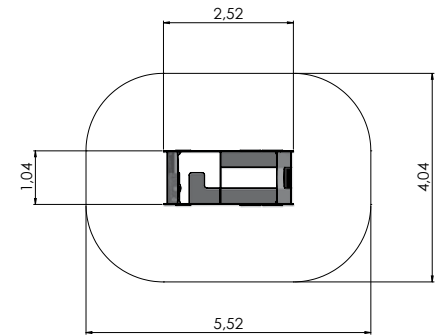

THEME PLAY

COLOR OPTIONS:

NEW!

NEW!