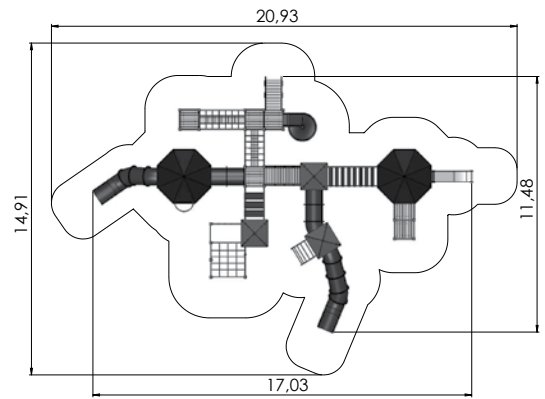

PLAY CENTRES

COLOR OPTIONS:

LM300 Play Centre FERDINAND