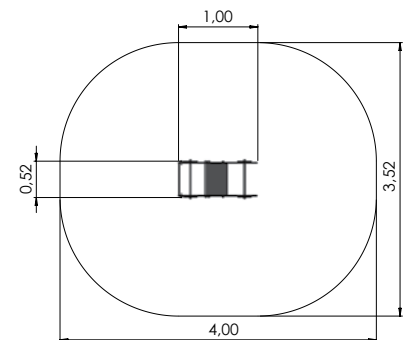

VLI45 Spring swing BEETLE