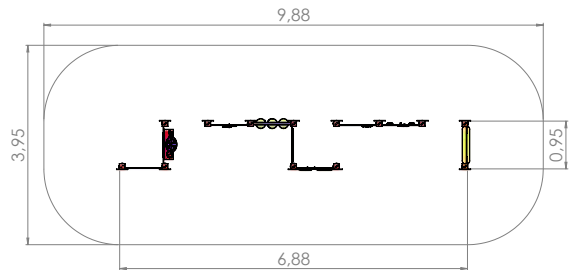

# THEME PLAY

COLOR OPTIONS:

AW13 Activity wall KITCHEN

AW14 Activity wall CAR CABIN

AW15 Activity train

**NEW!**

AW12 Play wall for visually impaired kids

AW01 Activity wall FLYER