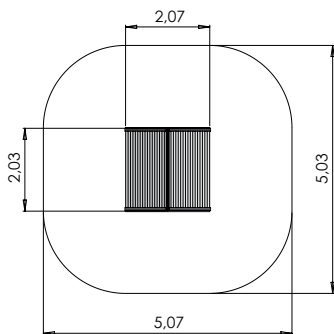

THEME PLAY

LMK003-1 Play Centre BABY

MM410 Playhouse COTTAGE