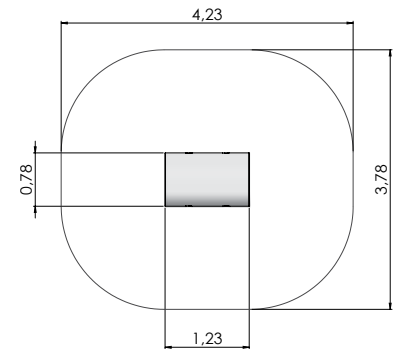

SPRING SWINGS AND SEE-SAWS

VL9008 TUBE with springs TUBO