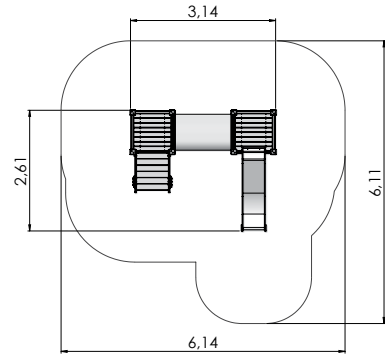

PIRATE WORLD

COLOR OPTIONS:

Pirate world

LM006-1 P Play Centre ROCKING HORSE