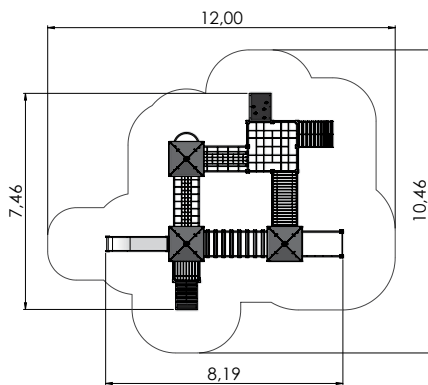

PLAY CENTRES