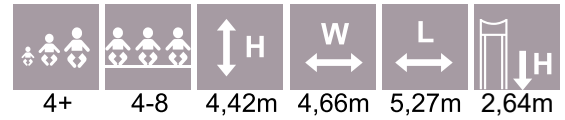

PIRATE WORLD

COLOR OPTIONS:

Pirate world

NW202 P COX