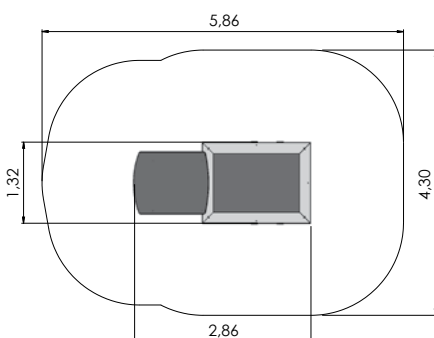

THEME PLAY

MM123 Playcar TRUCK