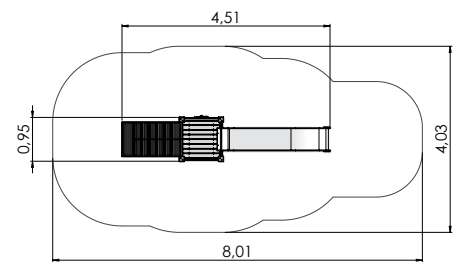

# PLAY CENTRES

COLOR OPTIONS:

LM017 Play Centre AMANDUS

1+	6-12	3,94m	3,78m	7,24m	0,95m

LM207 Slide BEN

4+	3-6	2,85m	0,95m	4,51m	1,55m

LM207S Slide EVE

1+	3-6	2,85m	0,95m	4,70m	1,55m