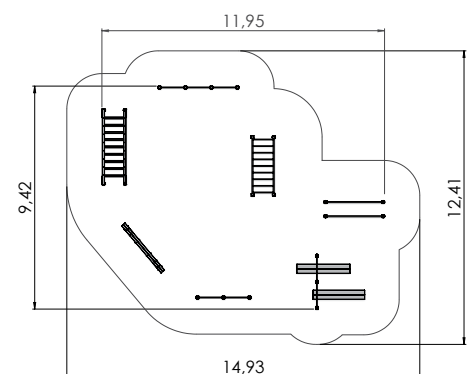

# BALANCING AND EXERCISE

TKR001 Balancing equipment COMPASS

4+	8-16	1,30m	7,36m	7,36m	0,57m

TSV010 Outdoor exercise complex 1

5+	11	2,80m	9,65m	11,29m	2,70m

TSV011 Outdoor exercise complex 2

5+	11	2,80m	9,42m	11,95m	2,70m