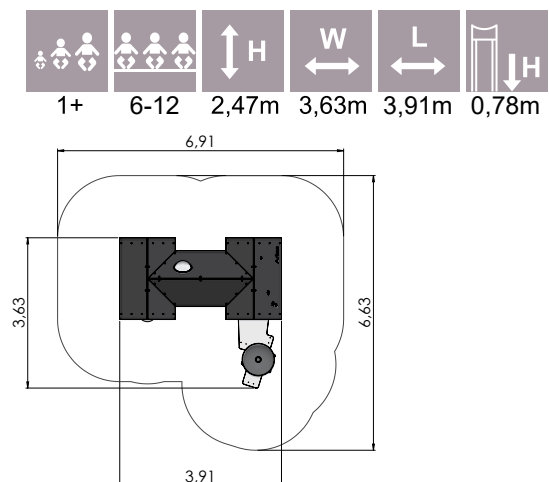

Z006 Playhouse LEO

Z011 Playhouse ARIES

Z201 Climbing frame VEGA

K002 Z Swing CROX 2 places  
(without seats and fittings)

K008 Z Swing CROX 4 places  
(without seats and fittings)

K009 Z Swing CROX 6 places  
(without seats and fittings)