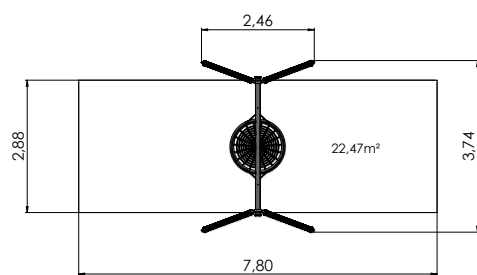

4+	1	1,68m	0,44m	0,44m	0,35m

4+	1	1,45m	0,44m	0,44m	0,27m

4+	1-4	2,46m	2,46m	3,74m	1,35m

4+	1-6	2,42m	2,26m	3,35m	1,59m

OCT001 SPINNER

OCT003 SHAKER

Swing OCTO 2 seats (without seats)

OCT100 Climbing frame