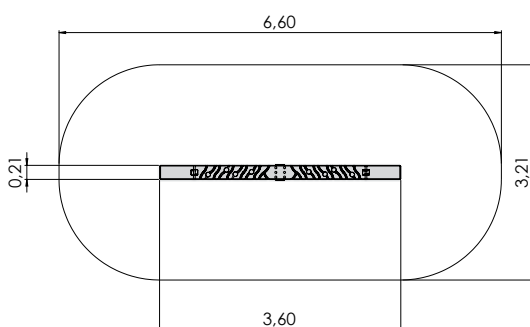

AM300 AMAZON seesaw