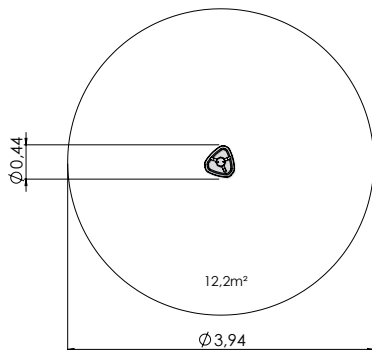

4+	1	1,68m	0,44m	0,44m	0,35m

4+	1	1,45m	0,44m	0,44m	0,27m

4+	1-4	2,46m	2,46m	3,74m	1,35m

4+	1-6	2,42m	2,26m	3,35m	1,59m

OCT001 SPINNER

OCT003 SHAKER

Swing OCTO 2 seats (without seats)

OCT100 Climbing frame