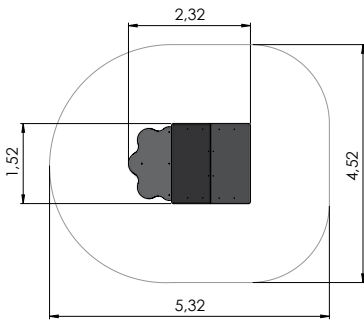

THEME PLAY

MM001 Playhouse KIOSK