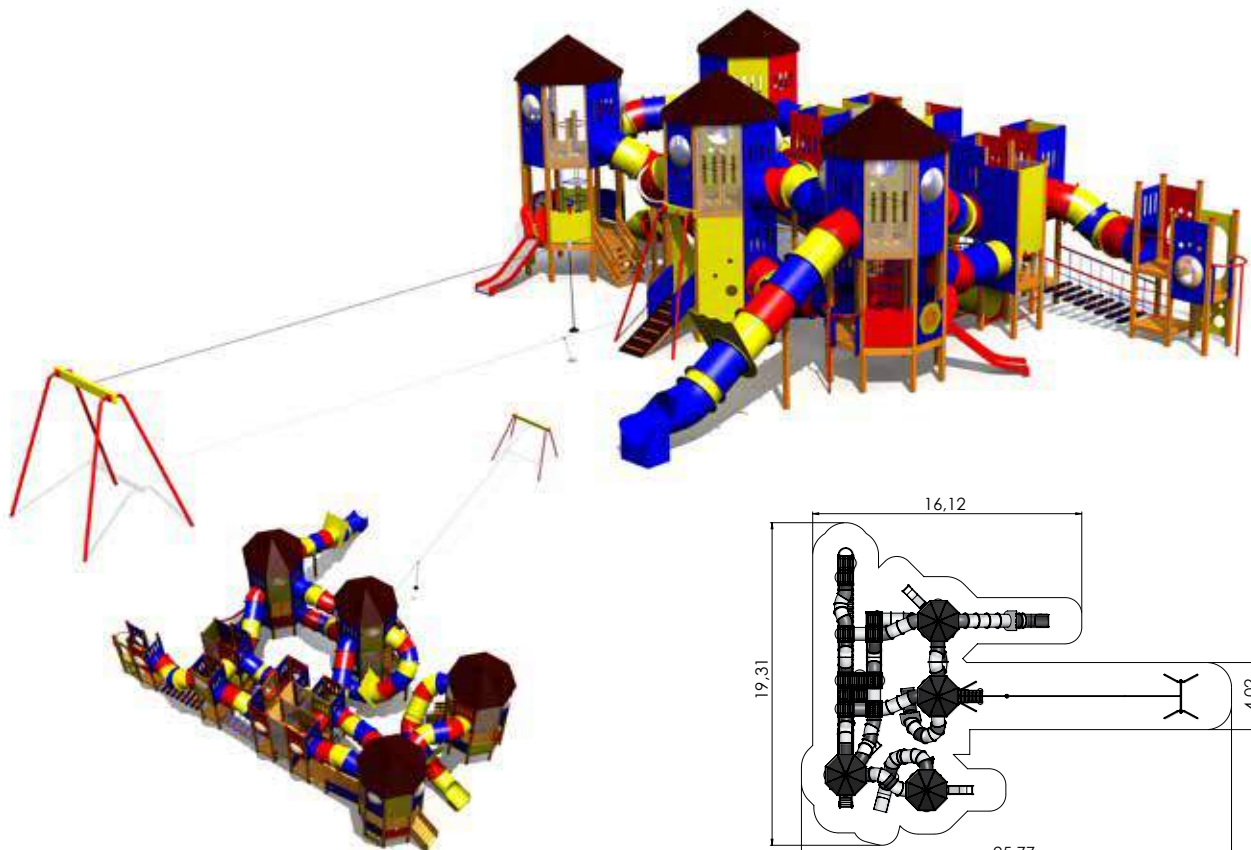

PLAY CENTRES

COLOR OPTIONS: