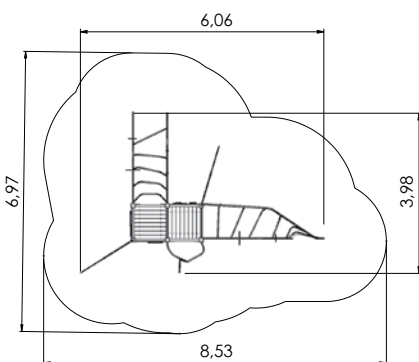

PIRATE WORLD

NW101 P GOLDSMITH

PIRATE
WORLD

NW102 P POWER

NW201 P COOPER