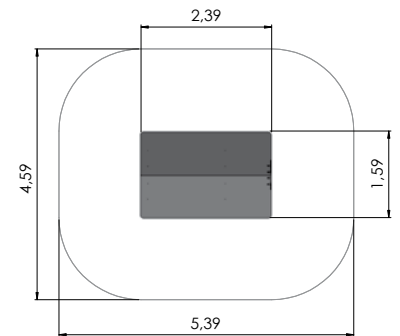

MM402 Playhouse with slope BUFFET 3