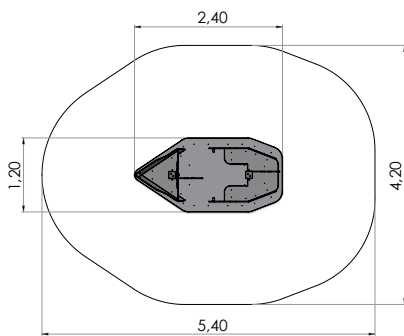

THEME PLAY

MM120 Playboat TOPU