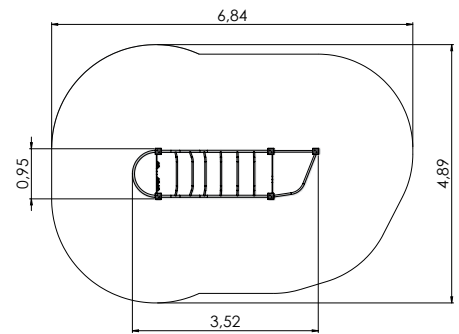

Z006 Playhouse LEO

Z011 Playhouse ARIES

Z201 Climbing frame VEGA

K002 Z Swing CROX 2 places  
(without seats and fittings)

K008 Z Swing CROX 4 places  
(without seats and fittings)

K009 Z Swing CROX 6 places  
(without seats and fittings)