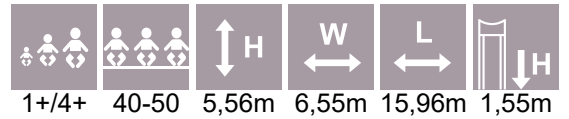

LM313 Play Centre IVAN IV