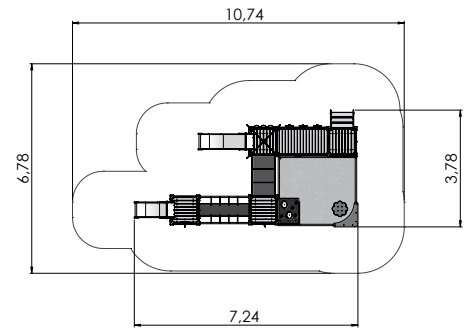

# PLAY CENTRES

COLOR OPTIONS:

LM017 Play Centre AMANDUS

1+	6-12	3,94m	3,78m	7,24m	0,95m

LM207 Slide BEN

4+	3-6	2,85m	0,95m	4,51m	1,55m

LM207S Slide EVE

1+	3-6	2,85m	0,95m	4,70m	1,55m