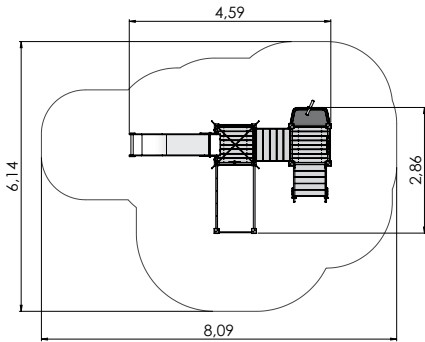

PLAY CENTRES

LM202-3 Slide MARIUS