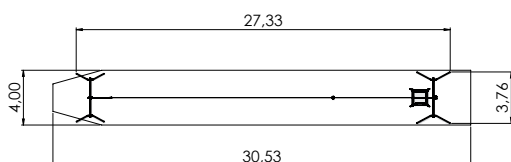

3+	5	2,5m	5,76m	6,06m	1,35m

NEW!

4+	1	2,98m	4,00m	27,33m	1,10m

SPR100 Tarzan`s track

4+	1	2,98m	4,00m	27,33m	1,10m

SPR100-1 Tarzan`s track with platform