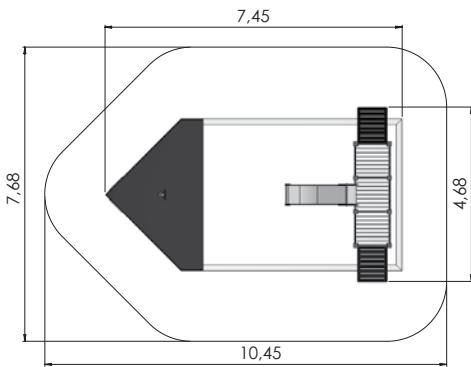

THEME PLAY

LM301 Playship GRANT