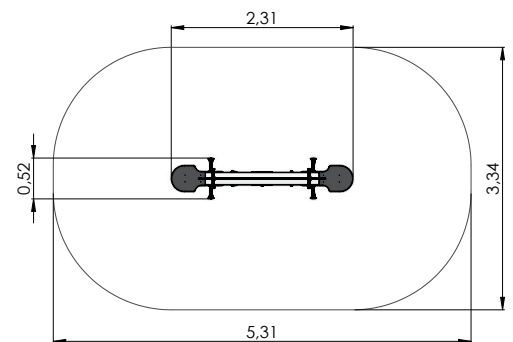

K200 W MF Stand on see-saw PRAWN