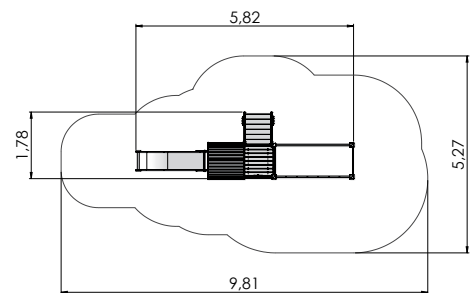

# PLAY CENTRES

COLOR OPTIONS:

LM200 Slide LARS

LM202 Play Centre MARIA

LM202-1 Play Centre MARIE

LM202-2 Play Centre MARION