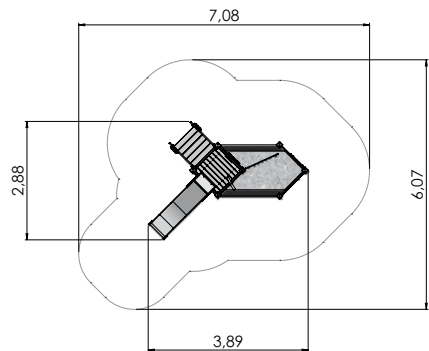

# PIRATE WORLD

COLOR OPTIONS:

Pirate world

LM006-1 P Play Centre ROCKING HORSE

MM128 P Pirate ship JOHN VAAGE (wide slide)

NEW!

MM128-2 P Pirate ship ALEXANDER VAAGE

NEW!