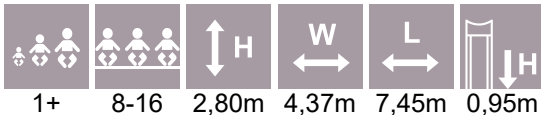

PIRATE WORLD

LM301 P Pirate ship LIBERTY