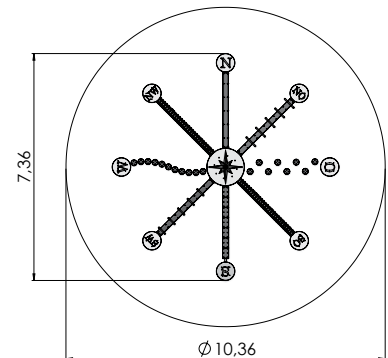

# BALANCING AND EXERCISE

TKR001 Balancing equipment COMPASS

4+	8-16	1,30m	7,36m	7,36m	0,57m

TSV010 Outdoor exercise complex 1

5+	11	2,80m	9,65m	11,29m	2,70m

TSV011 Outdoor exercise complex 2

5+	11	2,80m	9,42m	11,95m	2,70m