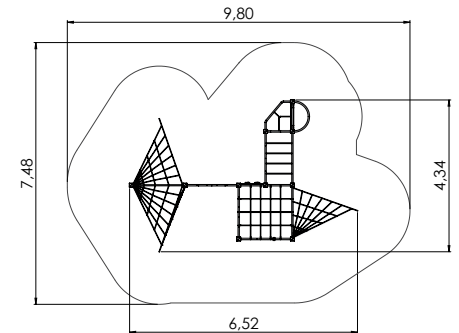

# CLIMBING FRAMES

COLOR OPTIONS:

RS127 Climbing Frame KOALA

RS125S Climbing frame GIBBON S

NEW!

RS125L Climbing frame GIBBON L

RS213 Climbing complex GECKO