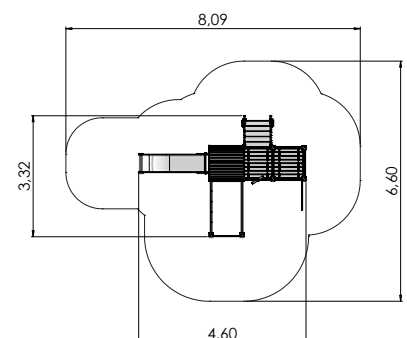

# PLAY CENTRES

COLOR OPTIONS:

LM200 Slide LARS

LM202 Play Centre MARIA

LM202-1 Play Centre MARIE

LM202-2 Play Centre MARION