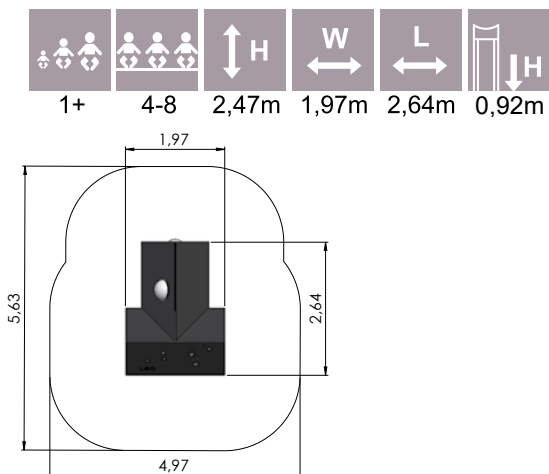

Z006 Playhouse LEO

Z011 Playhouse ARIES

Z201 Climbing frame VEGA

K002 Z Swing CROX 2 places  
(without seats and fittings)

K008 Z Swing CROX 4 places  
(without seats and fittings)

K009 Z Swing CROX 6 places  
(without seats and fittings)