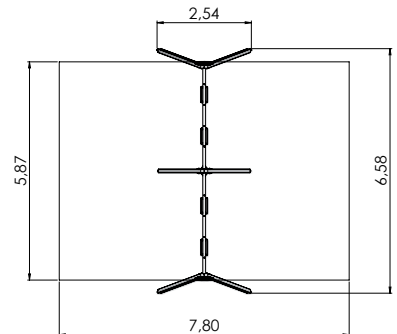

K008 P Swing DUCAT 4 places
(without seats and fittings)