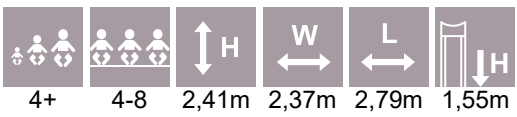

CLIMBING FRAMES

RS121 Climbing frame DRACO