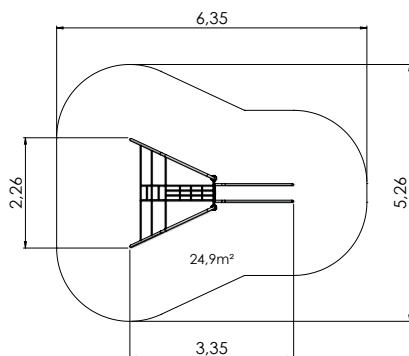

4+	1	1,68m	0,44m	0,44m	0,35m

4+	1	1,45m	0,44m	0,44m	0,27m

4+	1-4	2,46m	2,46m	3,74m	1,35m

4+	1-6	2,42m	2,26m	3,35m	1,59m

OCT001 SPINNER

OCT003 SHAKER

Swing OCTO 2 seats (without seats)

OCT100 Climbing frame