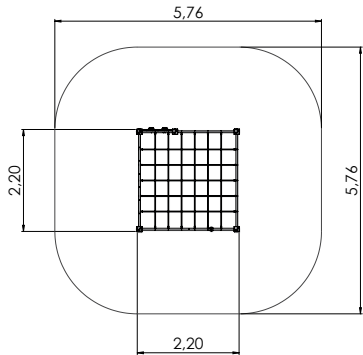

CLIMBING FRAMES