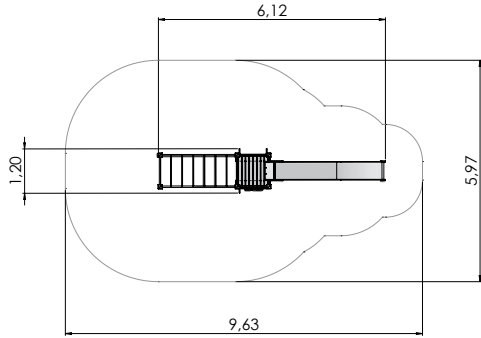

PLAY CENTRES