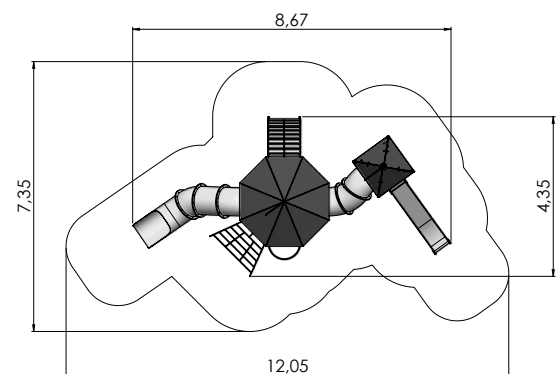

# PLAY CENTRES

1+/4+	8-16	5,56m	5,01m	6,64m	0,95m

LM311-1 Play Centre MARGOT

1+/4+	50-100	5,56m	6,64m	15,96m	1,55m

LM311 Multi Activity Centre KATARINA