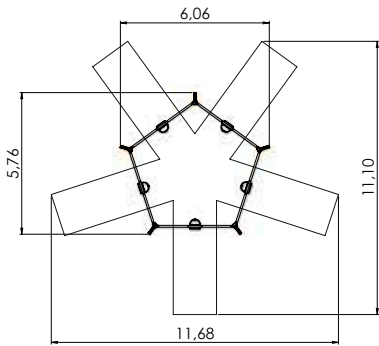

**K222 Circle swing 6 places**

**NEW!**

3+	5	2,5m	5,76m	6,06m	1,35m

K223 Circle swing 5 places

NEW!

4+	1	2,98m	4,00m	27,33m	1,10m

SPR100 Tarzan`s track

4+	1	2,98m	4,00m	27,33m	1,10m