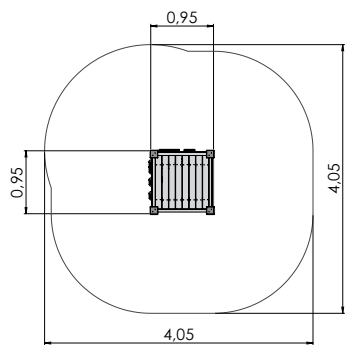

CLIMBING FRAMES

RS001 Climbing frame RHINO

RS105 Climbing frame RAINBOW