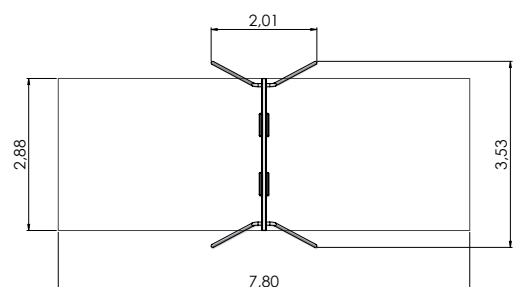

# SWINGS

COLOR OPTIONS:

**K113-2 Swing BABY SNAIL**  
(with wrap around seat)

**K113-3 Swing BABY SNAIL**  
(with wrap around seat, double)

**K110 Swing EAGLE 1 place**  
(without seat and fittings)

**K111 Swing EAGLE 2 places**  
(without seats and fittings)