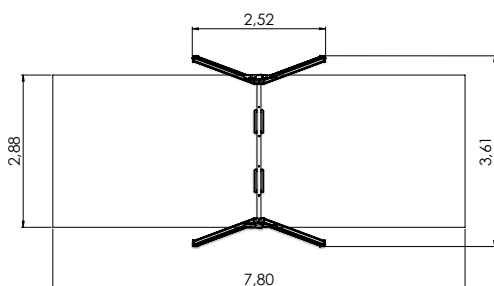

K008 W MF Swing GUPPY 4 places
(without seats and fittings)