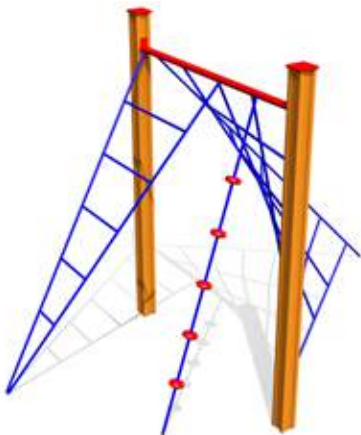

# CLIMBING FRAMES

COLOR OPTIONS:

RS100 Climbing net, 3 sections

RS118 Climbing frame LYRA

RS119 Climbing frame HYDRA

RS120 Climbing frame TRIANGULUM