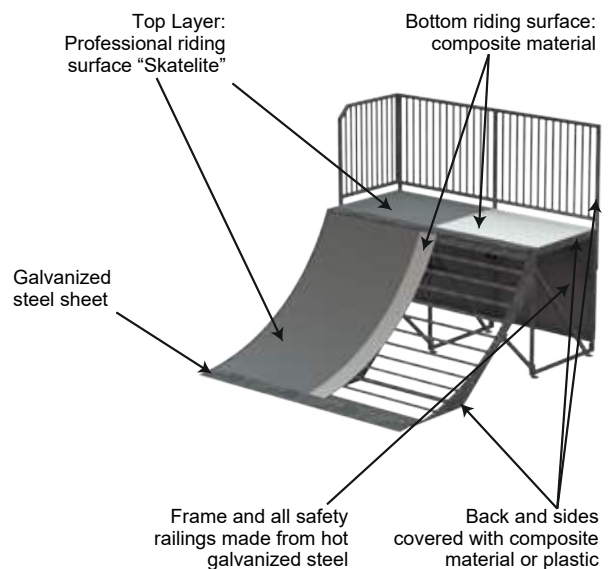

Steel series