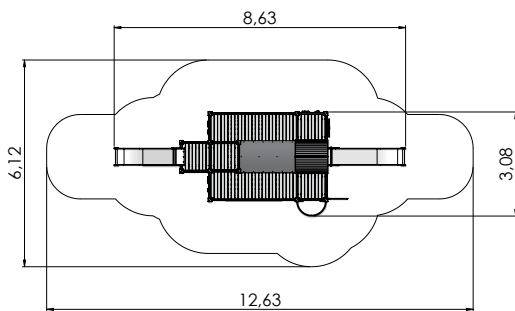

MM119 P Pirate ship NIGHT RAMBLER