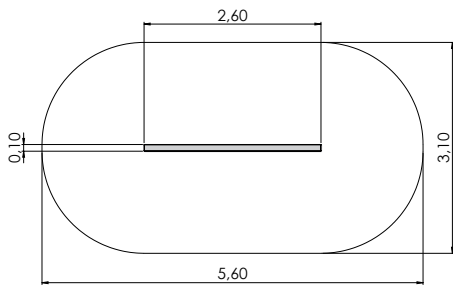

BALANCING AND EXERCISE