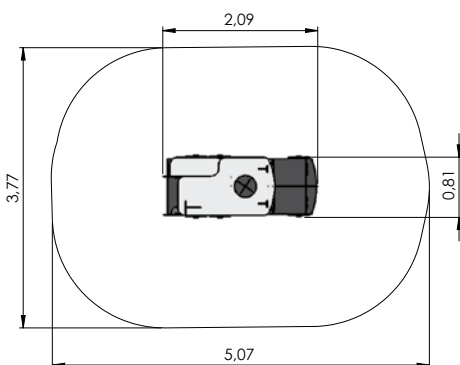

THEME PLAY

MM110 Playcar AMBULANCE