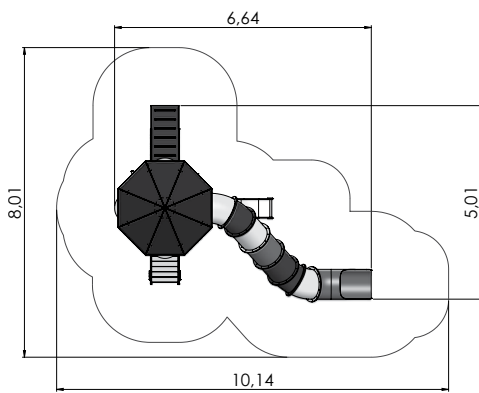

# PLAY CENTRES

1+/4+	8-16	5,56m	5,01m	6,64m	0,95m

LM311-1 Play Centre MARGOT

1+/4+	50-100	5,56m	6,64m	15,96m	1,55m

LM311 Multi Activity Centre KATARINA