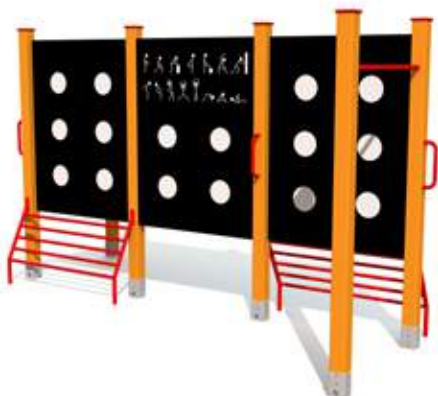

BALANCING AND EXERCISE

TKR007 Balance track 7

NEW!

4+	10-15	2,16m	9,09m	11,18m	1,94m

TKR002 Balance track CIRCLE

NEW!

4+	7-14	2,15m	6,31m	6,32m	1,92m

TSV100 Stretching wall

12+	3-6	2,22m	3,88m	2,31m