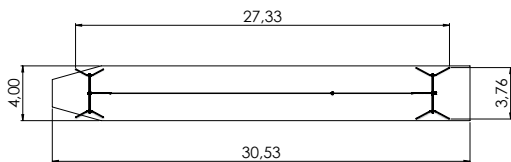

**K222 Circle swing 6 places**

**NEW!**

3+	5	2,5m	5,76m	6,06m	1,35m

K223 Circle swing 5 places

NEW!

4+	1	2,98m	4,00m	27,33m	1,10m

SPR100 Tarzan`s track

4+	1	2,98m	4,00m	27,33m	1,10m