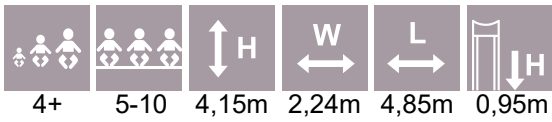

PIRATE WORLD

MM177 P Playship AMITY