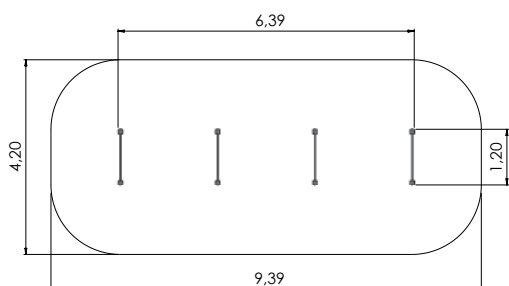

BALANCING AND EXERCISE

TSV005 Hanging track