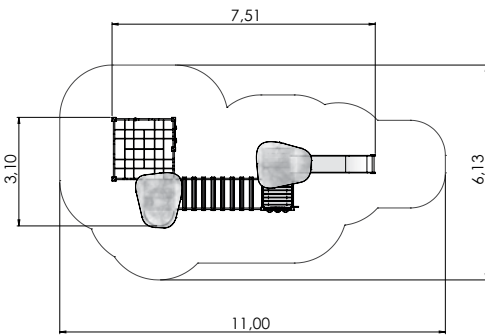

LM227 Play Centre FRANCIS