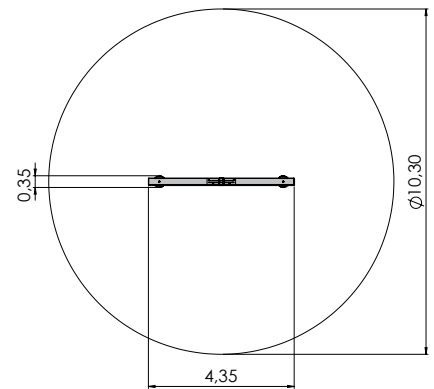

AM400 AMAZON carousel