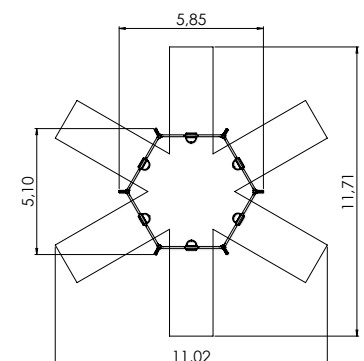

**K222 Circle swing 6 places**

**NEW!**

3+	5	2,5m	5,76m	6,06m	1,35m

K223 Circle swing 5 places

NEW!

4+	1	2,98m	4,00m	27,33m	1,10m

SPR100 Tarzan`s track

4+	1	2,98m	4,00m	27,33m	1,10m