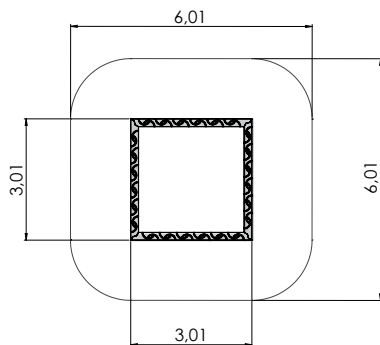

AML003

AM300 AMAZON seesaw