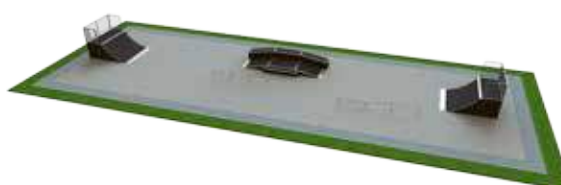

TIPTIPTAP SKATEPARKS

With over 10 years of experience and over 100 different solutions - Tiptiptap is the right choice for you! Our skate parks have been developed in partnership with professional riders who know how to challenge their BMX, skateboards, scooters, inliners and more. All our skate park elements have been manufactured in accordance with the European safety standards EN 14974:2006/A1:2010 and certified by TÜV SÜD GmbH.

The product choice includes both steel and wooden frame elements, either with phenol coated waterproof plywood or "Skatelite" surface - all high quality and weather resistant. Our skateparks evolve in line with the requests and needs of our clients and we try to fulfil the wishes of even the most demanding customers. Creativity and flexibility are always a priority for us.

We are offering several types of base skatepark solutions:

Base/Base+

Steel series

Best Sellers

Halfpipes

B 105

B 100

B 110

B 103

B 120