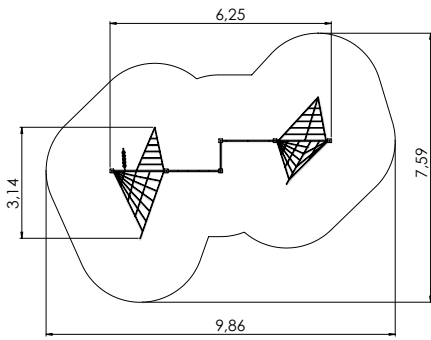

CLIMBING FRAMES