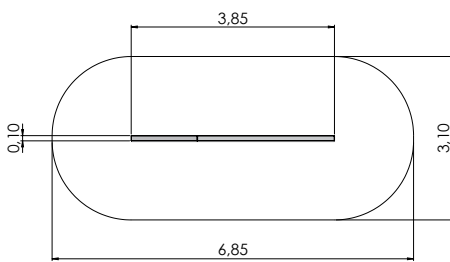

BALANCING AND EXERCISE

PLP11 W Beam (wide)