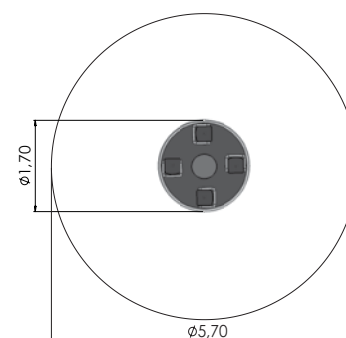

KM002 Carousel MOON CIRCLE