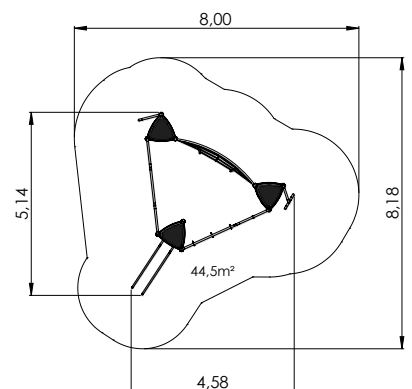

OCT103 Climbing complex