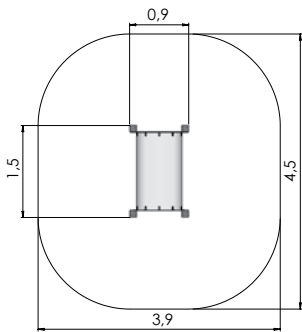

CLIMBING FRAMES

RS210 Climbing frame OCTOPUS