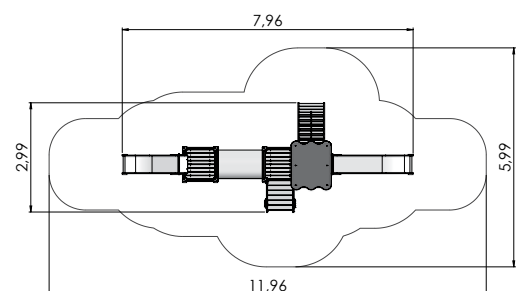

PLAY CENTRES

COLOR OPTIONS: