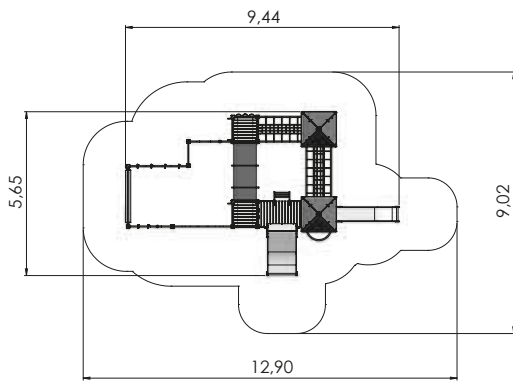

LM232 Play Centre ARTHUR