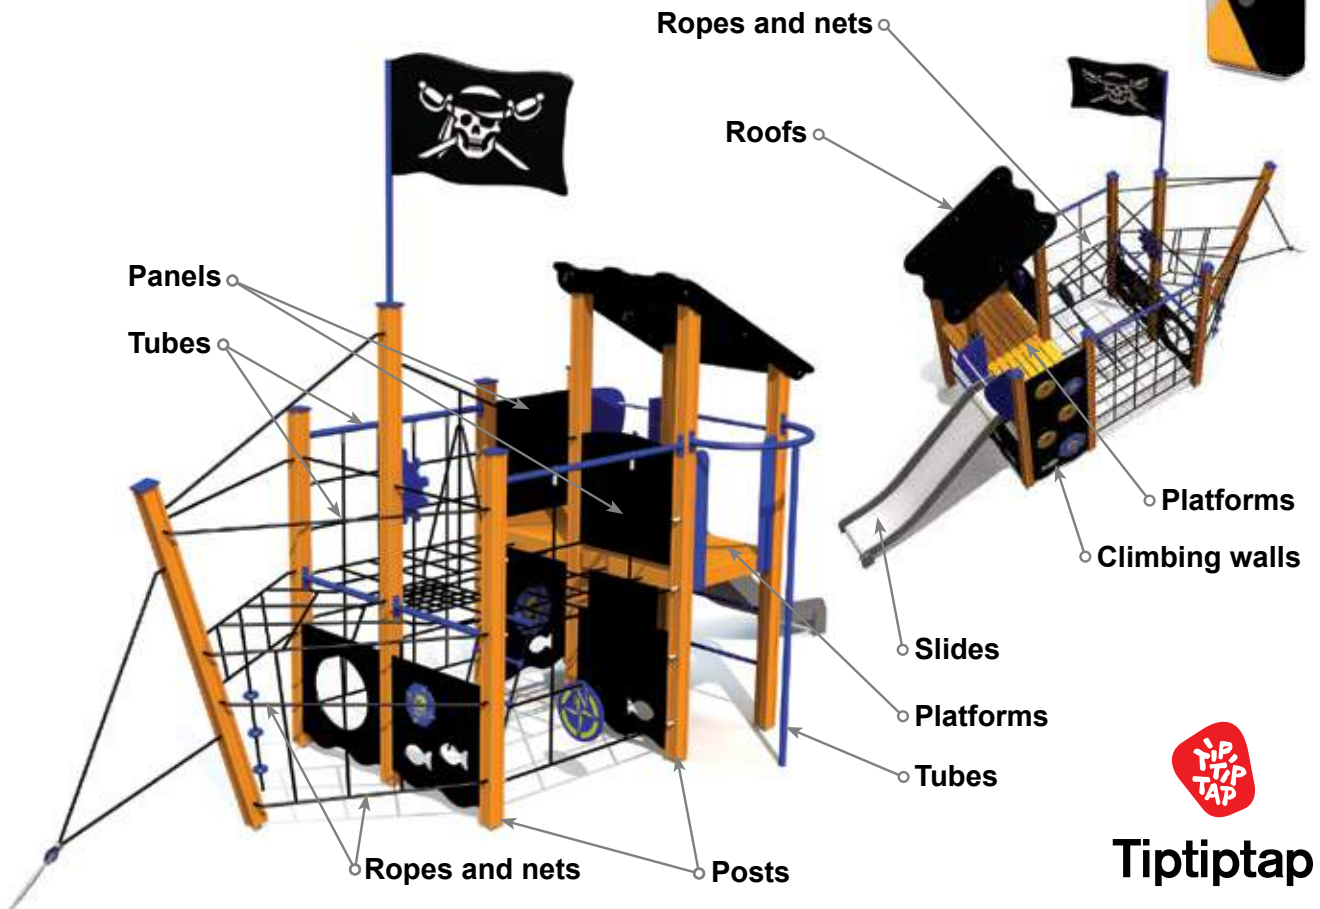

The products in the Pirate World range consist of climbing nets, tracks, walls and ladders which develop stamina and sense of balance and where the small pirates boldly overcome all obstacles in their way. Racing down the slides, a true pirate captain defies winds and storms with the skull flag always proudly fluttering above his/her head! Playgrounds of various level of difficulty come in bright colours to support the concept of the Pirate World. Fearless pirate captains on our playgrounds always sail before the wind – you're welcome to step on board!

LM006-1 P Play Centre ROCKING HORSE 50

RS310 P Play Centre PIRATE DAVIS 52

TKR001 P Balancing equipment PIRATE COMPASS 53

MM128 P Pirate ship JOHN VAAGE (wide slide) 50

K200 P MF Stand on see-saw HOOK 52

K002 P Swing DUCAT 2 places 54

## PIRATE WORLD SERIES

**Tiptap**

	PE	MF
<b>Posts</b>	Laminated wood	Powder coated aluminium
<b>Platforms</b>	Laminated wood	Plastic covered laminated wood
<b>Panels</b>	HDPE plastic	HDPE plastic
<b>Climbing walls</b>	HDPE plastic	HDPE plastic
<b>Roofs</b>	HDPE plastic	HDPE plastic
<b>Tubes</b>	Zinced and powder coated steel	Zinced and powder coated steel
<b>Ropes and nets</b>	Six-strand PES cover braided steel ropes	Six-strand PES cover braided steel
<b>Slides</b>	Stainless steel and HDPE plastic	Stainless steel and HDPE plastic
<b>Stairs</b>	Laminated wood	Plastic covered laminated wood
<b>Climbing grips</b>	HDPE plastic	HDPE plastic
<b>Fixings</b>	Stainless steel	Stainless steel