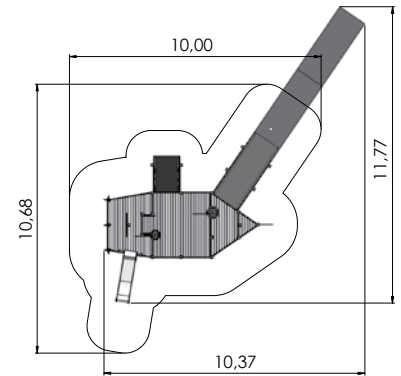

# THEME PLAY

COLOR OPTIONS:

MM122-1 Playship GUSTAV VASA 2  
(wheelchair accessible)

MM119 Playship FRAM

MM118 Playship NOA