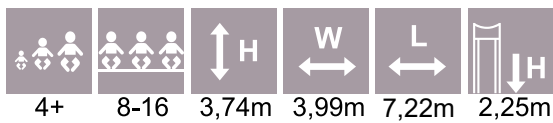

LM220 Play Centre HERMANN