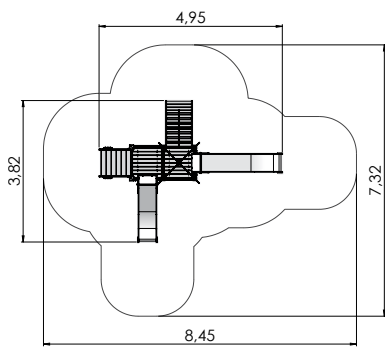

LM100 Play Centre REGINA