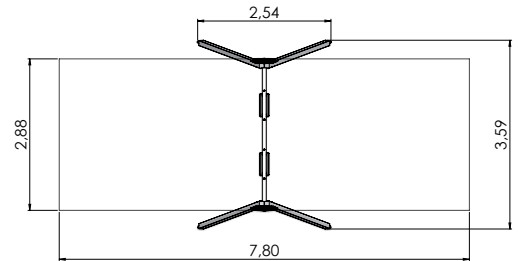

PIRATE WORLD

COLOR OPTIONS:

Pirate world

K002 P Swing DUCAT 2 places
(without seats and fittings)