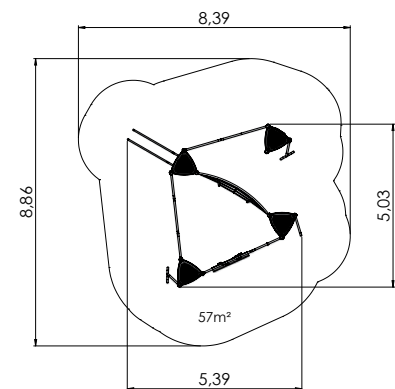

OCT106 Climbing complex