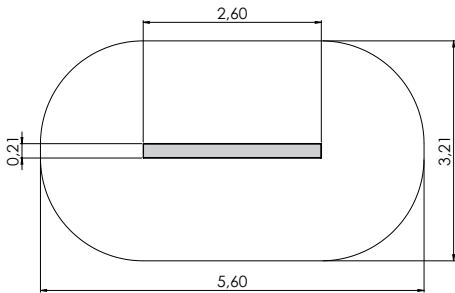

BALANCING AND EXERCISE

PLP11 Beam