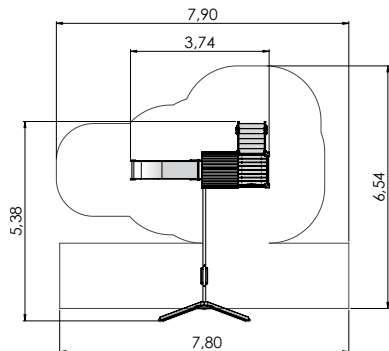

PLAY CENTRES

LM219 Play Centre CONRAD