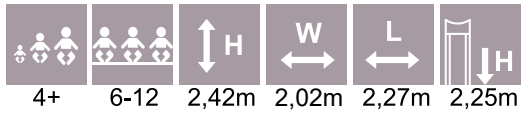

CLIMBING FRAMES