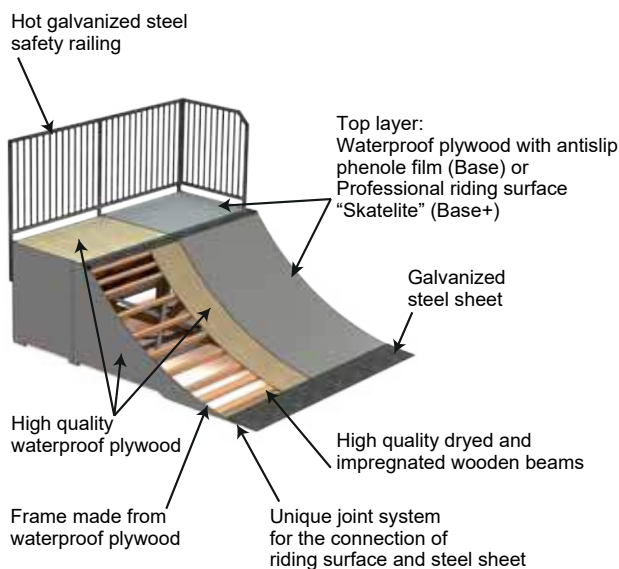

TIPTIPTAP SKATEPARKS

With over 10 years of experience and over 100 different solutions - Tiptiptap is the right choice for you! Our skate parks have been developed in partnership with professional riders who know how to challenge their BMX, skateboards, scooters, inliners and more. All our skate park elements have been manufactured in accordance with the European safety standards EN 14974:2006/A1:2010 and certified by TÜV SÜD GmbH.

The product choice includes both steel and wooden frame elements, either with phenol coated waterproof plywood or "Skatelite" surface - all high quality and weather resistant. Our skateparks evolve in line with the requests and needs of our clients and we try to fulfil the wishes of even the most demanding customers. Creativity and flexibility are always a priority for us.

We are offering several types of base skatepark solutions:

Base/Base+