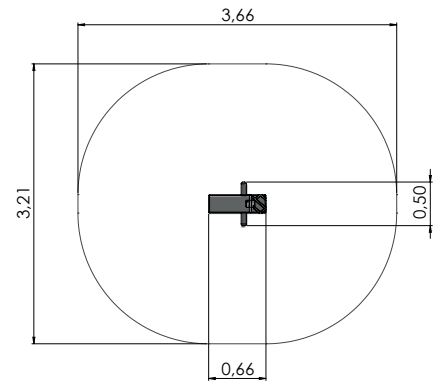

AM500 AMAZON spring swing