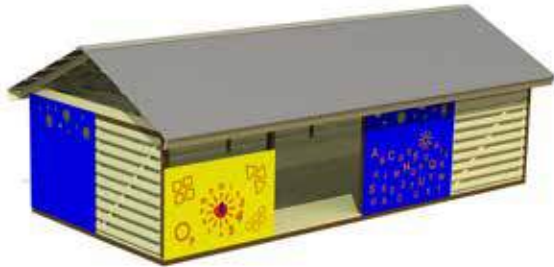

OUTDOOR FURNITURE