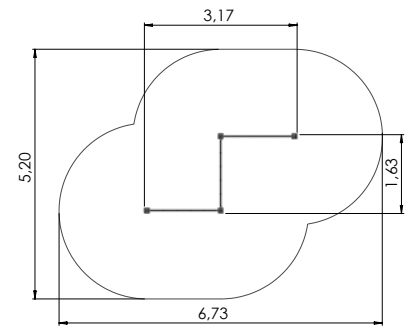

RS118 Climbing frame LYRA