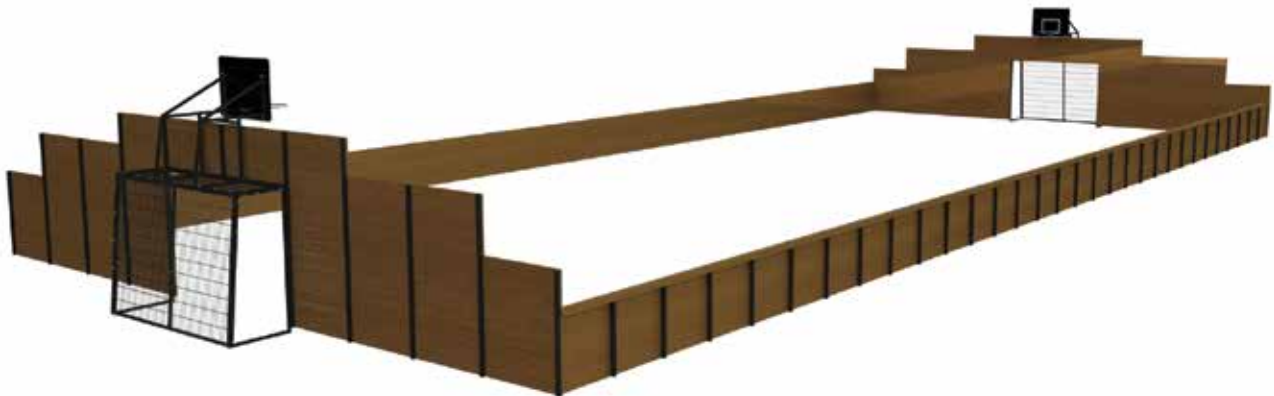

# SPORTS EQUIPMENT

JPV01 Football gate for children 1x1,5m with net

JPV02 Football gate 2x3 m with net

MFS001 Multifunctional Arena wooden 31m x 16m

MFS002 Multiarena metal 13m x 21m