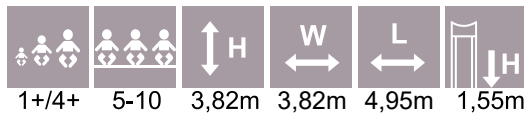

LM100 Play Centre REGINA