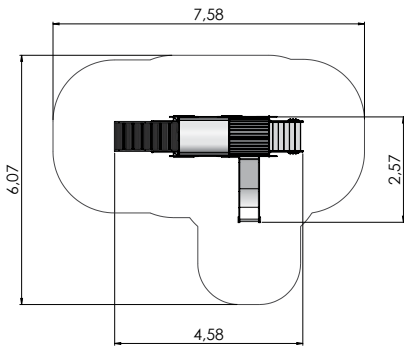

THEME PLAY

MM102 LOCOMOTIVE