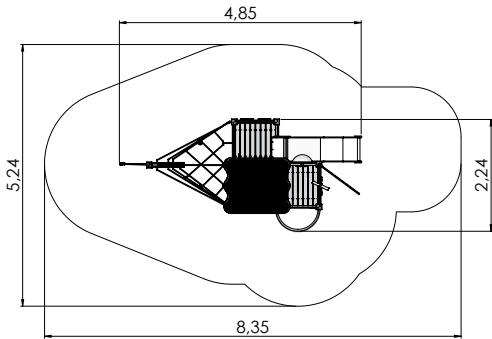

PIRATE WORLD

MM177 P Playship AMITY