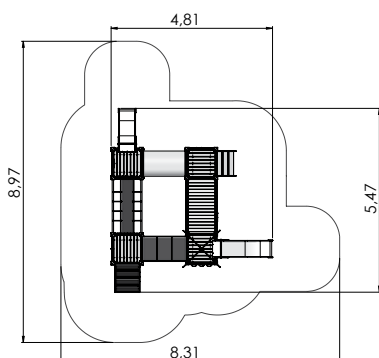

PLAY CENTRES

LMK004 Play Centre PAULA