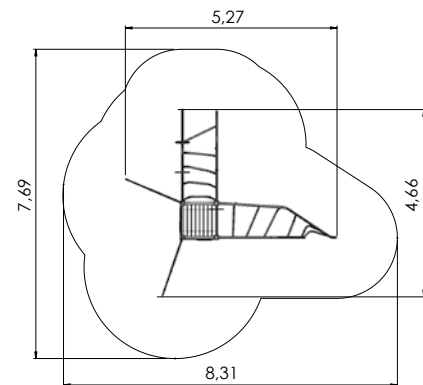

PIRATE WORLD

COLOR OPTIONS:

Pirate world

NW202 P COX