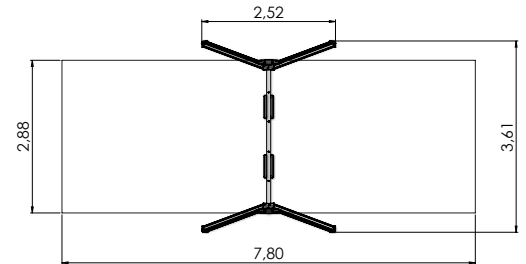

# SWINGS

COLOR OPTIONS:

**K005 AL Swing BELL-FLOWER 1 place**  
(without seat and fittings)

**K002 AL Swing BELL-FLOWER 2 places**  
(without seats and fittings)

**K115 AL Swing BELL-FLOWER 3 places**  
(1+2) (without seats and fittings)