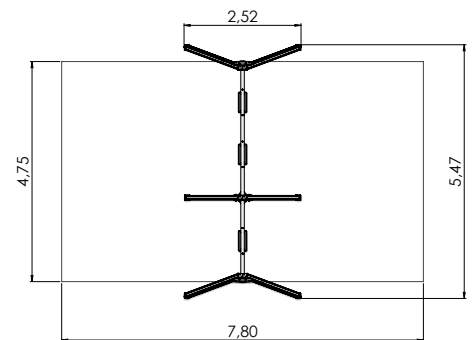

# SWINGS

COLOR OPTIONS:

**K005 AL Swing BELL-FLOWER 1 place**  
(without seat and fittings)

**K002 AL Swing BELL-FLOWER 2 places**  
(without seats and fittings)

**K115 AL Swing BELL-FLOWER 3 places**  
(1+2) (without seats and fittings)