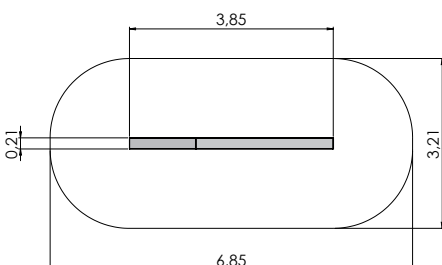

BALANCING AND EXERCISE

PLP12 Beam with slope