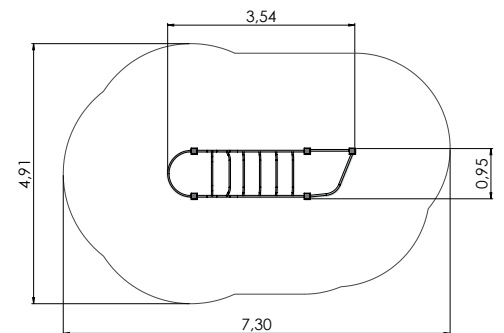

# CLIMBING FRAMES

COLOR OPTIONS:

RS117 Climbing frame TWIST

RS108 Climbing frame ATHLETES

RS122 Climbing frame SQUIRREL

RS124 Climbing frame TETRA