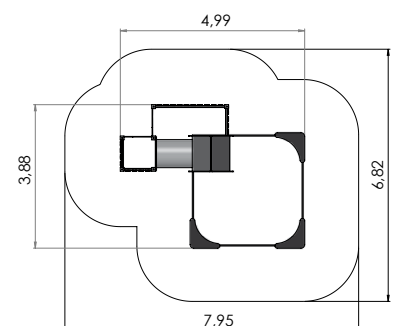

LK32 Sandbox triangular

1+	5-10	0,39m	3,56m	3,98m

LMK001 Sandbox 3x3 with little house

0+	5-10	1,72m	3,12m	3,14m	0,23m

LMK003 Play centre BABY with sandbox

1+	7-14	2,17m	3,88m	4,99m	0,23m