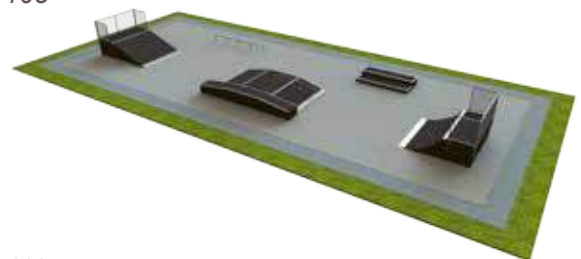

TIPTIPTAP SKATEPARKS

With over 10 years of experience and over 100 different solutions - Tiptiptap is the right choice for you! Our skate parks have been developed in partnership with professional riders who know how to challenge their BMX, skateboards, scooters, inliners and more. All our skate park elements have been manufactured in accordance with the European safety standards EN 14974:2006/A1:2010 and certified by TÜV SÜD GmbH.

The product choice includes both steel and wooden frame elements, either with phenol coated waterproof plywood or "Skatelite" surface - all high quality and weather resistant. Our skateparks evolve in line with the requests and needs of our clients and we try to fulfil the wishes of even the most demanding customers. Creativity and flexibility are always a priority for us.

We are offering several types of base skatepark solutions:

Base/Base+

Steel series

Best Sellers

Halfpipes

B 105

B 100

B 110

B 103

B 120