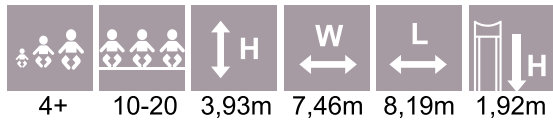

PLAY CENTRES