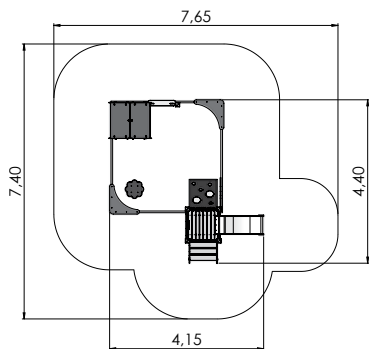

PLAY CENTRES

LM009 Play Centre ANETE