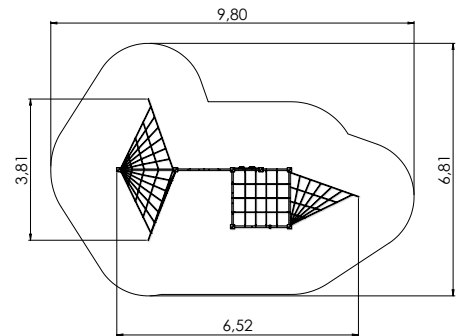

# CLIMBING FRAMES

COLOR OPTIONS:

RS127 Climbing Frame KOALA

RS125S Climbing frame GIBBON S

NEW!

RS125L Climbing frame GIBBON L

RS213 Climbing complex GECKO