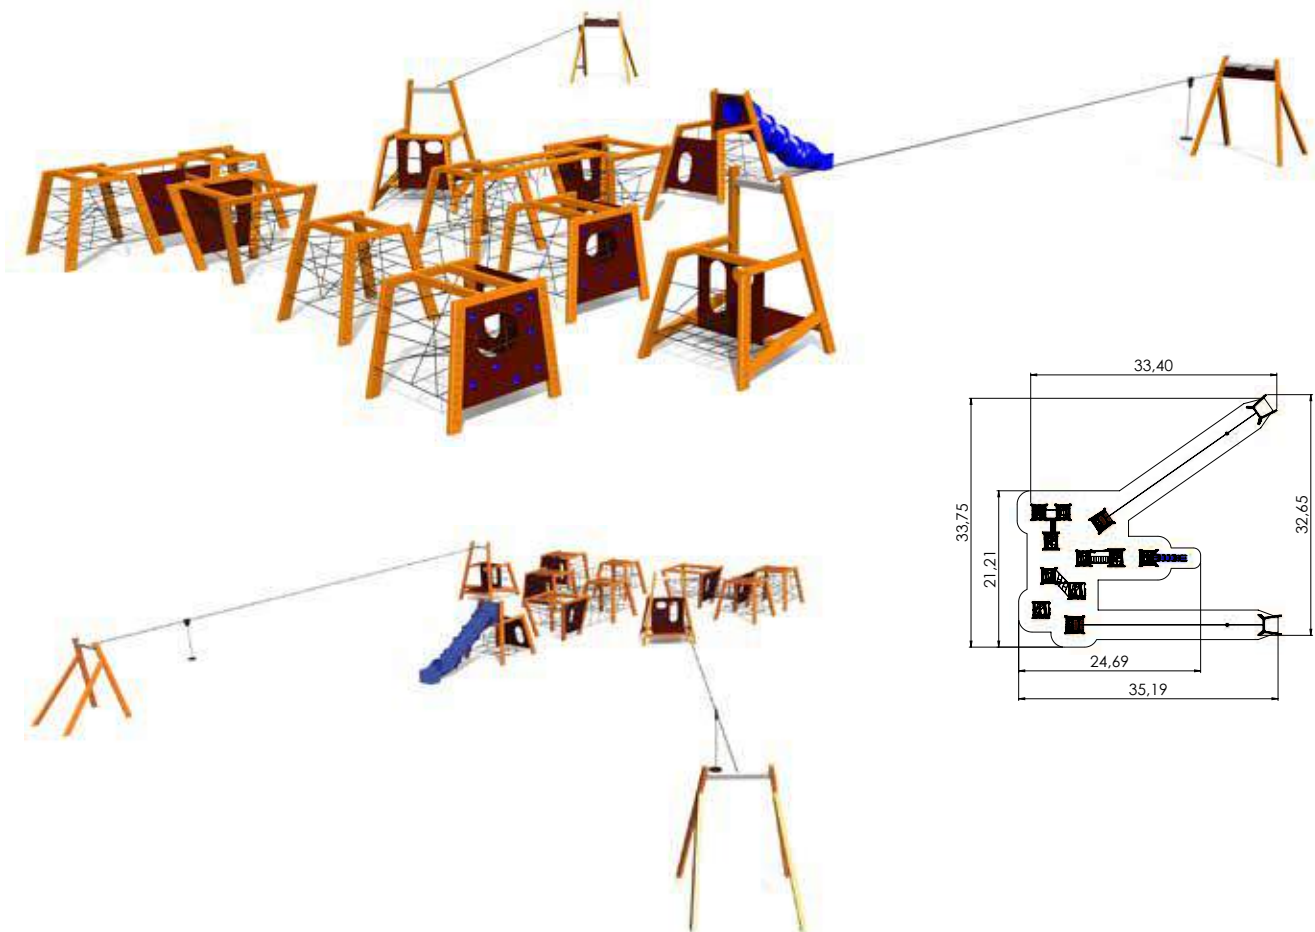

AMAZON

COLOR OPTIONS:

Amazon

AM101