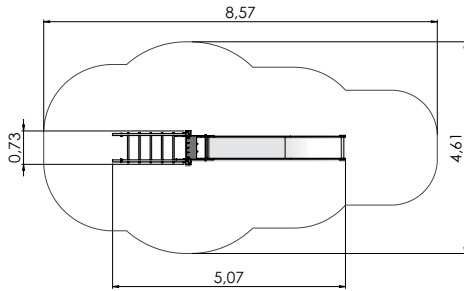

PLAY CENTRES

LM012 Slide BIA