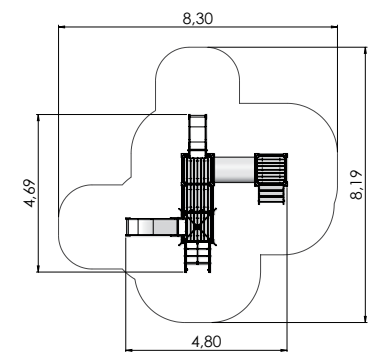

# PLAY CENTRES

COLOR OPTIONS:

LM203 Play Centre RICHARD

LM222 Play Centre ISABEL

LM222-1 Play Centre ISABELLA

LM221 Play Centre ANNELY