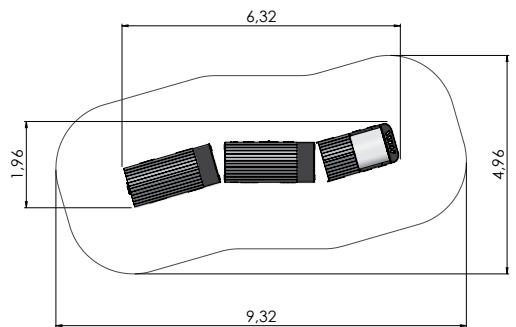

# THEME PLAY

COLOR OPTIONS:

MM101 Playtrain CHOO-CHOO

MM101-1 Playtrain CHOO-CHOO long

MM101-2 Playtrain CHOO-CHOO extra long

MM104 Playtrain JUNA