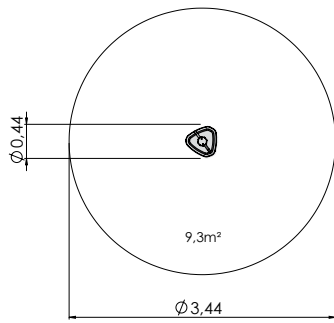

4+	1	1,68m	0,44m	0,44m	0,35m