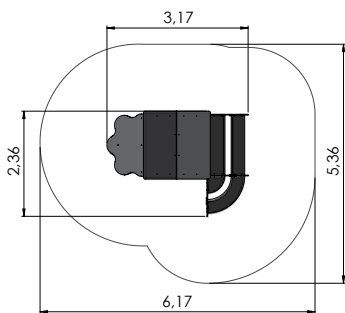

THEME PLAY

MM301 Playhouse APPLE