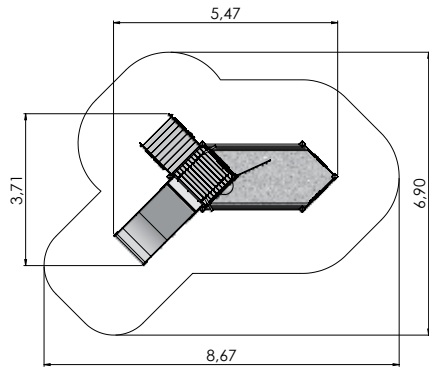

# PIRATE WORLD

COLOR OPTIONS:

Pirate world

LM006-1 P Play Centre ROCKING HORSE

MM128 P Pirate ship JOHN VAAGE (wide slide)

NEW!

MM128-2 P Pirate ship ALEXANDER VAAGE

NEW!