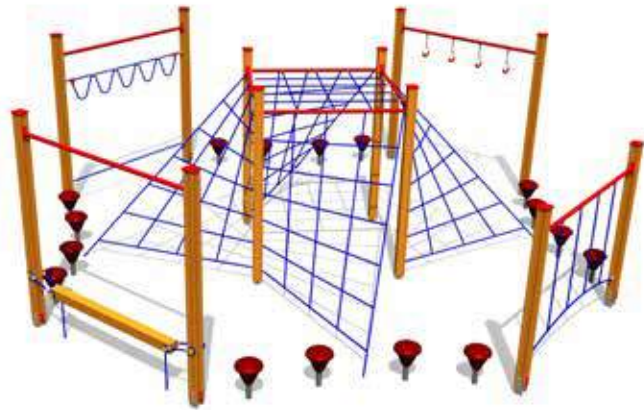

RS128 Climbing complex CIRCLE

NEW!

RS310 Climbing centre GORILLA