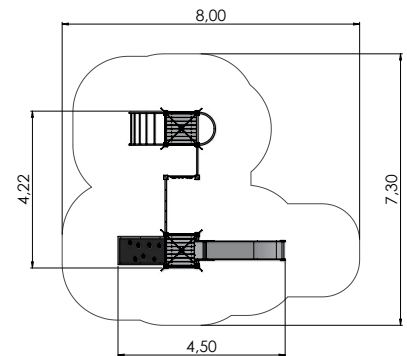

# PLAY CENTRES

COLOR OPTIONS:

LM217-1 Play Centre HEDVIG

LM213 Play Centre DANIEL

LM217 Play Centre HARALD

LM213-1 Play Centre DAGMAR