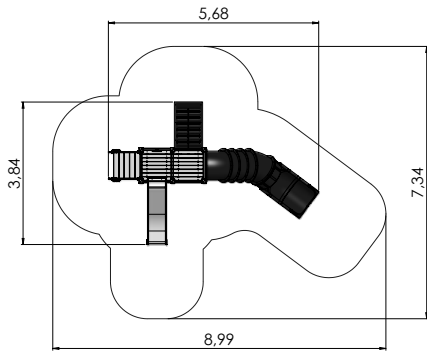

PLAY CENTRES

LM101 Play Centre *MARCUS*