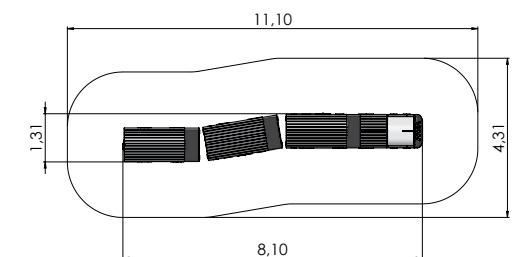

# THEME PLAY

COLOR OPTIONS:

MM101 Playtrain CHOO-CHOO

MM101-1 Playtrain CHOO-CHOO long

MM101-2 Playtrain CHOO-CHOO extra long

MM104 Playtrain JUNA