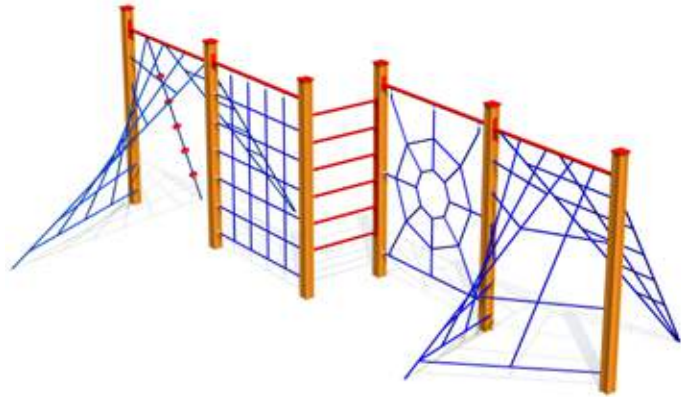

RS121 Climbing frame DRACO