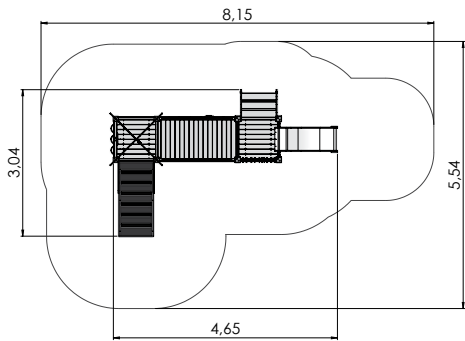

PLAY CENTRES

LM010 Play Centre BRITA