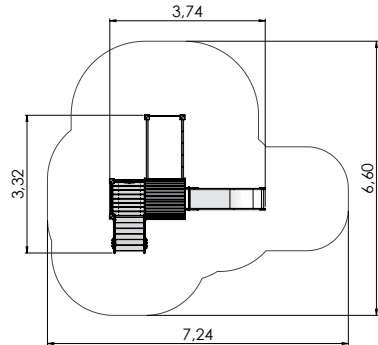

# PLAY CENTRES

COLOR OPTIONS:

LM200 Slide LARS

LM202 Play Centre MARIA

LM202-1 Play Centre MARIE

LM202-2 Play Centre MARION