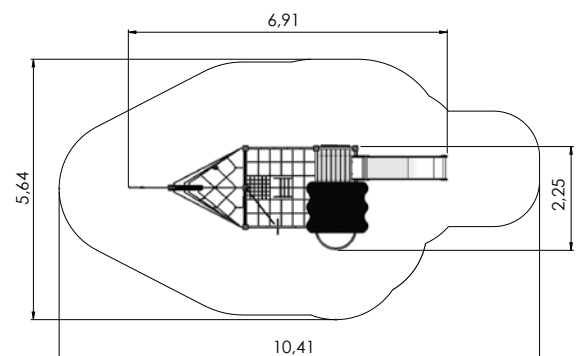

MM116 P Pirate ship BLACK DRAGON