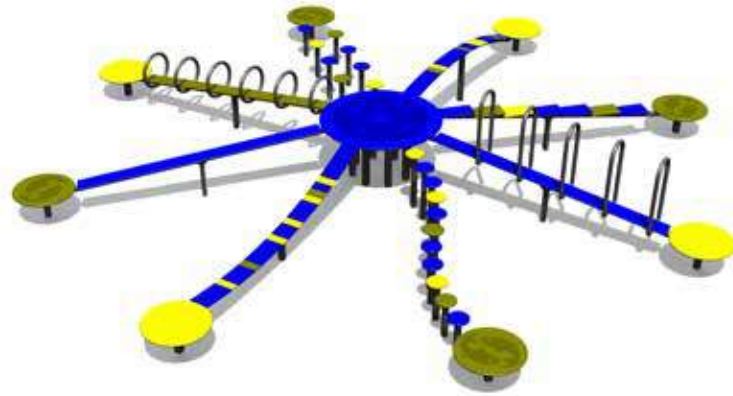

VLI44 W MF Spring swing FLOWER