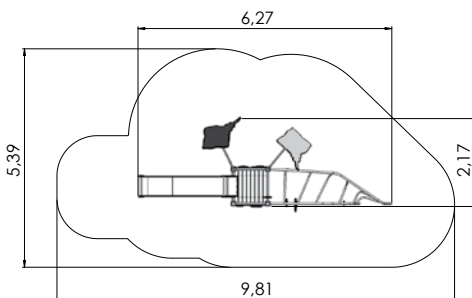

NW101 W MF Play Centre RAY