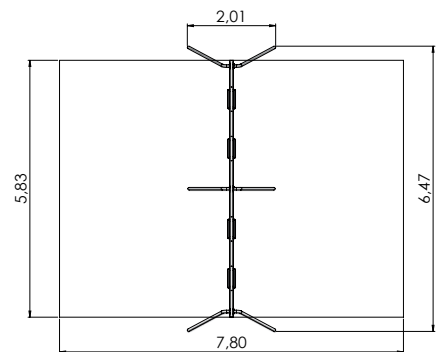

**K222 Circle swing 6 places**

**NEW!**

3+	5	2,5m	5,76m	6,06m	1,35m

K223 Circle swing 5 places

NEW!

4+	1	2,98m	4,00m	27,33m	1,10m

SPR100 Tarzan`s track

4+	1	2,98m	4,00m	27,33m	1,10m