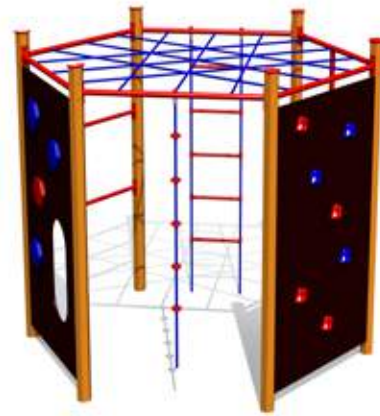

RS110-2 Climbing frame HEXAGON 2