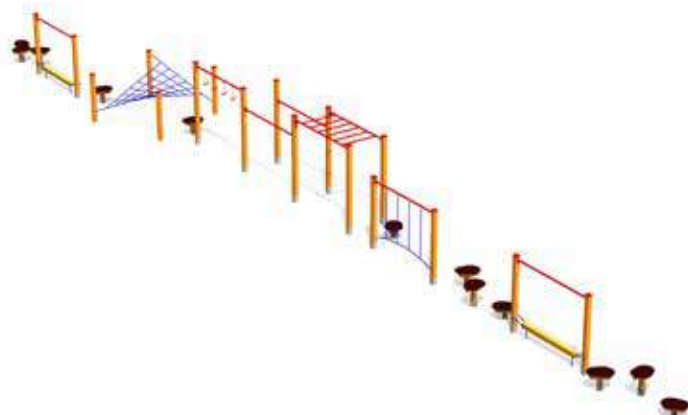

TKR006 Balance track 6