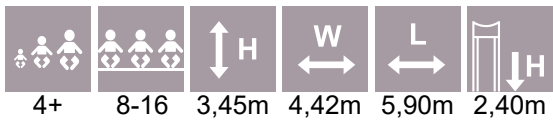

LM225-1 HANNA