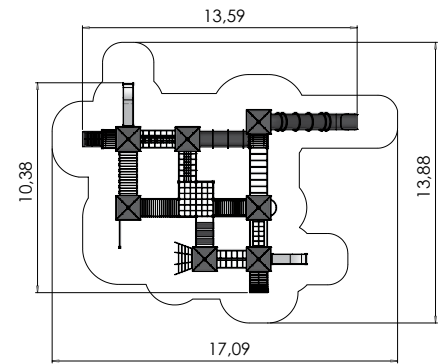

4+	20-40	4,36m	10,38m	13,59m	2,05m

LM220-1 Play Centre WILHELM