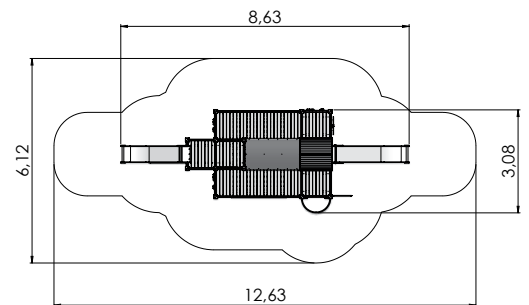

# THEME PLAY

COLOR OPTIONS:

MM122-1 Playship GUSTAV VASA 2  
(wheelchair accessible)

MM119 Playship FRAM

MM118 Playship NOA