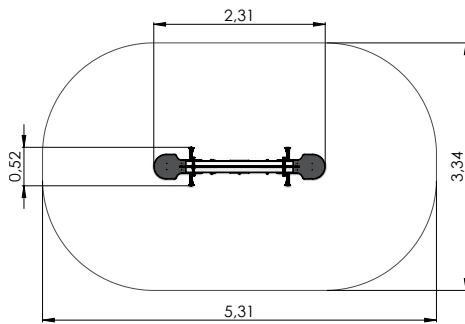

SPRING SWINGS AND SEE-SAWS

VLI54 Spring swing AICRAFT