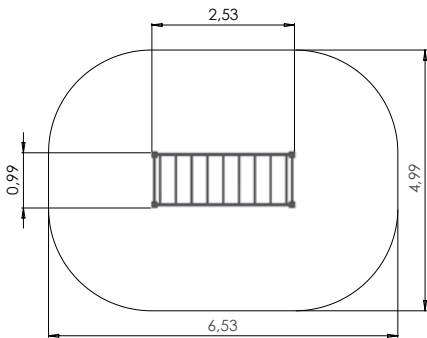

CLIMBING FRAMES

RS116-1 Climbing frame MONKEY BIG (plastic wall)