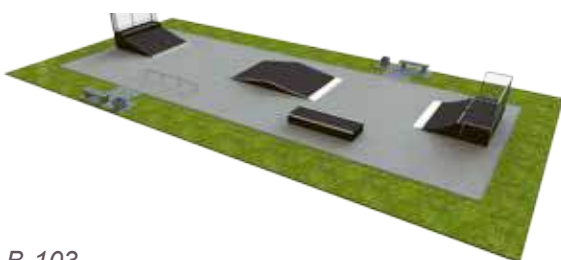

TIPTIPTAP SKATEPARKS

With over 10 years of experience and over 100 different solutions - Tiptiptap is the right choice for you! Our skate parks have been developed in partnership with professional riders who know how to challenge their BMX, skateboards, scooters, inliners and more. All our skate park elements have been manufactured in accordance with the European safety standards EN 14974:2006/A1:2010 and certified by TÜV SÜD GmbH.

The product choice includes both steel and wooden frame elements, either with phenol coated waterproof plywood or "Skatelite" surface - all high quality and weather resistant. Our skateparks evolve in line with the requests and needs of our clients and we try to fulfil the wishes of even the most demanding customers. Creativity and flexibility are always a priority for us.

We are offering several types of base skatepark solutions:

Base/Base+

Steel series

Best Sellers

Halfpipes

B 105

B 100

B 110

B 103

B 120