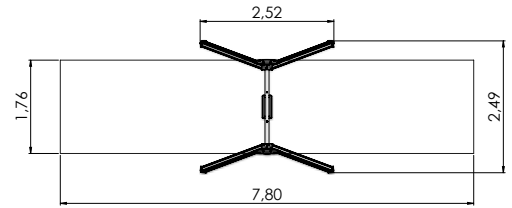

# SWINGS

COLOR OPTIONS:

**K005 AL Swing BELL-FLOWER 1 place**  
(without seat and fittings)

**K002 AL Swing BELL-FLOWER 2 places**  
(without seats and fittings)

**K115 AL Swing BELL-FLOWER 3 places**  
(1+2) (without seats and fittings)