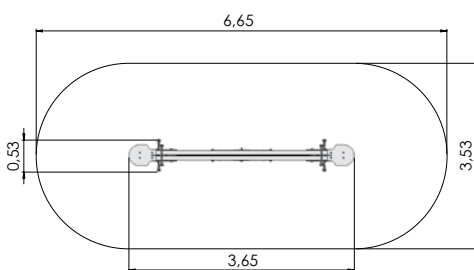

SPRING SWINGS AND SEE-SAWS

K106 See-saw CLAM