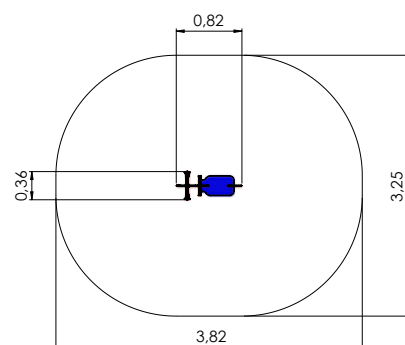

VLO33 Spring swing BRUNO