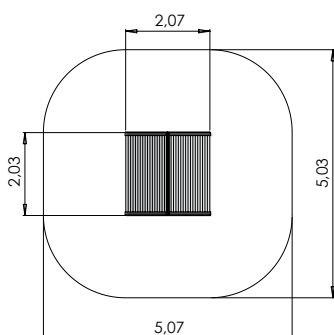

THEME PLAY

LMK003-1 Play Centre BABY

MM114 Playhouse WIGWAM