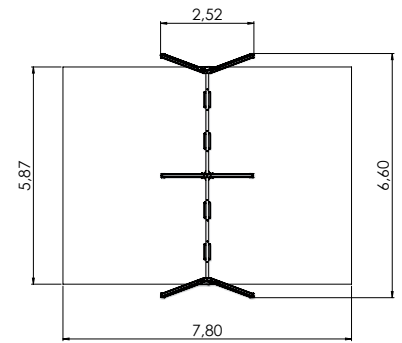

K009 W MF Swing GUPPY 6 places
(without seats and fittings)