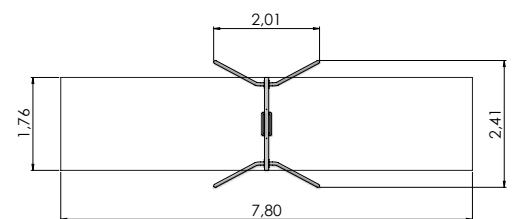

# SWINGS

COLOR OPTIONS:

**K113-2 Swing BABY SNAIL**  
(with wrap around seat)

**K113-3 Swing BABY SNAIL**  
(with wrap around seat, double)

**K110 Swing EAGLE 1 place**  
(without seat and fittings)

**K111 Swing EAGLE 2 places**  
(without seats and fittings)