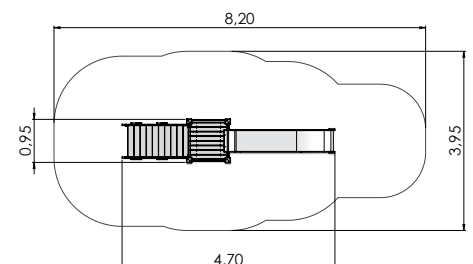

# PLAY CENTRES

COLOR OPTIONS:

LM017 Play Centre AMANDUS

1+	6-12	3,94m	3,78m	7,24m	0,95m

LM207 Slide BEN

4+	3-6	2,85m	0,95m	4,51m	1,55m

LM207S Slide EVE

1+	3-6	2,85m	0,95m	4,70m	1,55m