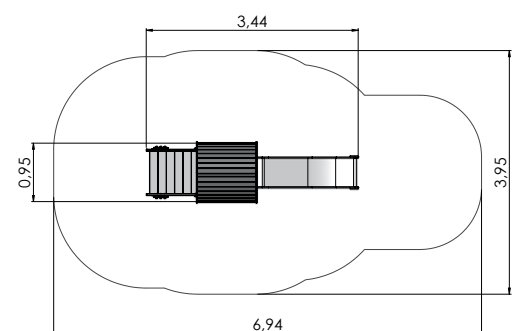

# PLAY CENTRES

COLOR OPTIONS:

LM012-1 Slide BUD

LM014 Slide ALF

LM001 Slide TIM

LM002 Slide ANN