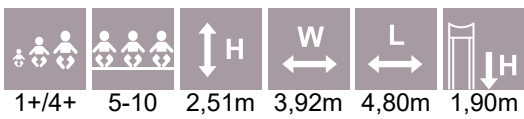

PLAY CENTRES

LM214-2 Play Centre with Climbing Frame HOLLY