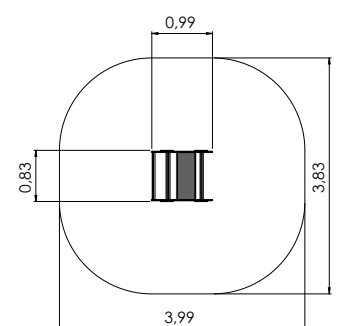

VLI46 Spring swing HUMMER