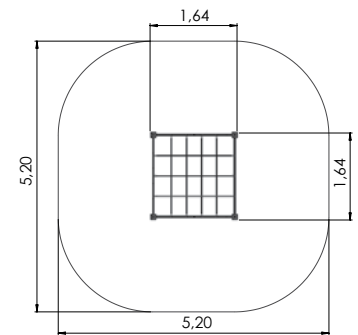

# CLIMBING FRAMES

COLOR OPTIONS:

RS112-2 Climbing frame VIVO M

RS112 Three-part climbing frame VIVO

RS115 Climbing frame SPIDERWEB

RS116 Climbing frame MONKEY