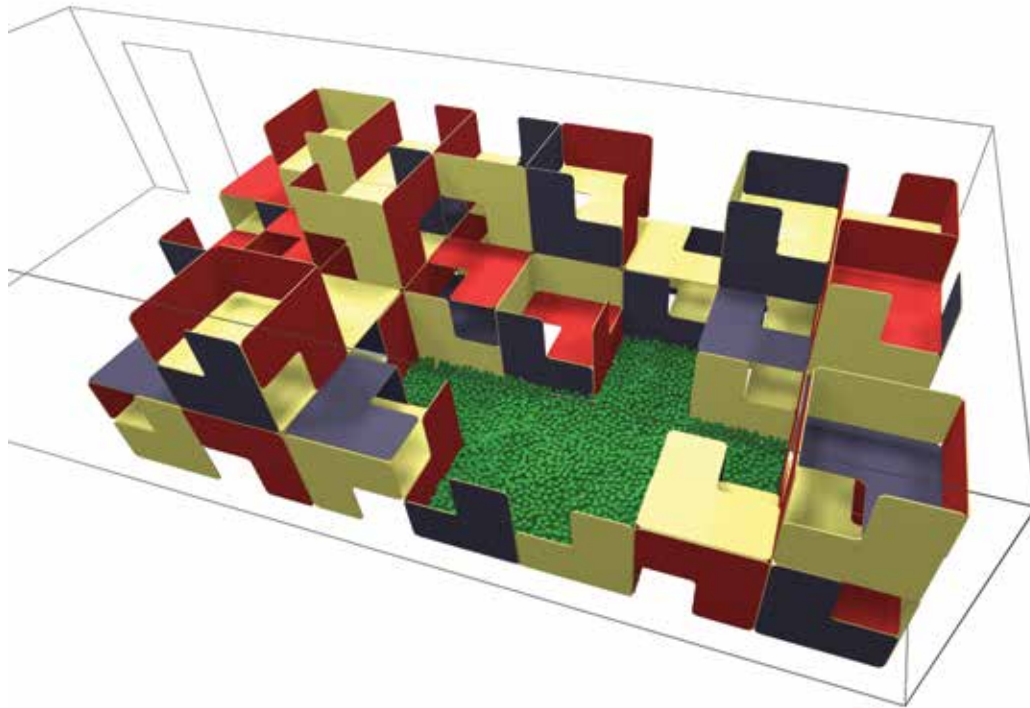

THEME PLAY

COLOR OPTIONS:

Of what can you make tables, shelves, walls, houses, castles, fortresses, caves or even skyscrapers? The answer is our LABYROOM L-shaped panels are ingenious in their simplicity allowing the children to create a countless number of different rooms and solutions during play. LABYROOM is safe as it has no sharp corners or moving parts and the plastic coated plywood survives well both indoors and outdoors. The colour palette combines blue, red, green and yellow panels to create a lively and thrilling playground!

LAB001 LABYROOM L-panel set
with fixing accessories

3+

1-...

1,0m-

1,0m-

1,0m-