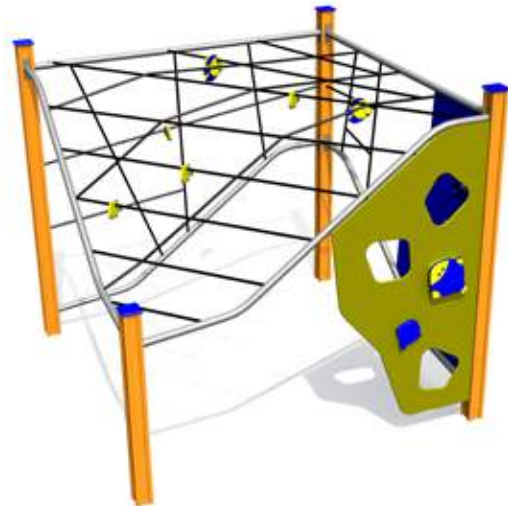

NW210 W MF Play Centre CLOWNFISH