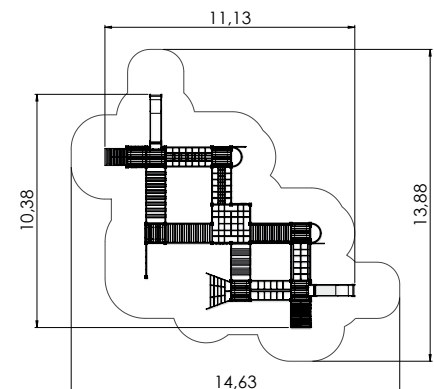

PLAY CENTRES

COLOR OPTIONS: