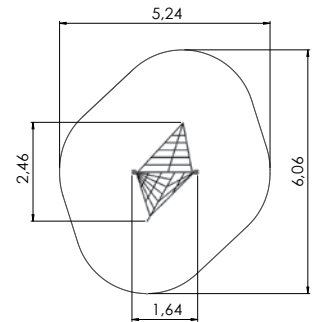

RS119 Climbing frame HYDRA