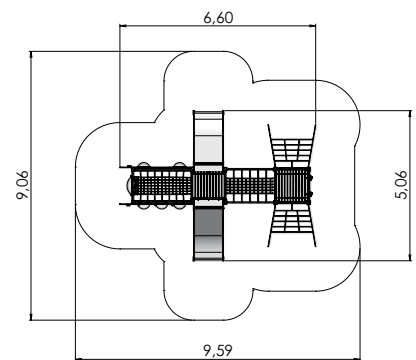

# THEME PLAY

COLOR OPTIONS:

MM112 Playbus BUS

MM133 Expres bus

NEW!

MM135 Cargo plane

NEW!

MM131 AIRPLANE