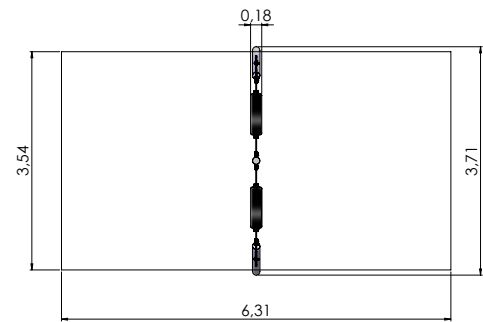

# SWINGS

COLOR OPTIONS:

**K113-2 Swing BABY SNAIL**  
(with wrap around seat)

**K113-3 Swing BABY SNAIL**  
(with wrap around seat, double)

**K110 Swing EAGLE 1 place**  
(without seat and fittings)

**K111 Swing EAGLE 2 places**  
(without seats and fittings)