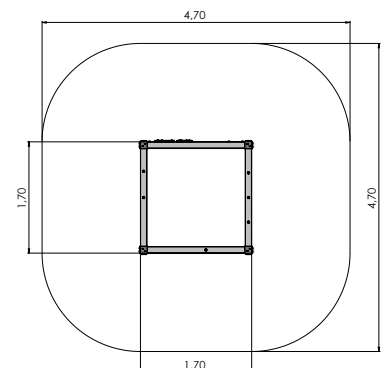

# CLIMBING FRAMES

COLOR OPTIONS:

RS117 Climbing frame TWIST

RS108 Climbing frame ATHLETES

RS122 Climbing frame SQUIRREL

RS124 Climbing frame TETRA