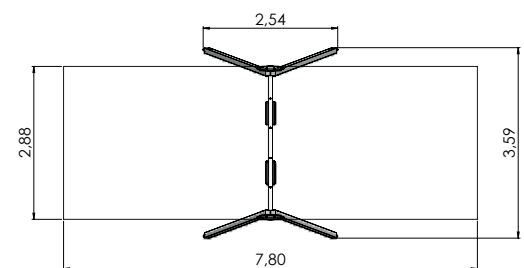

# SWINGS

COLOR OPTIONS:

**K117 Swing BABY BIRD 4 places**  
(without seats and fittings)

**K005 Y Swing BELL-FLOWER 1 place**  
(without seat and fittings)

**K002 Y Swing BELL-FLOWER 2 places,**  
(without seats and fittings)