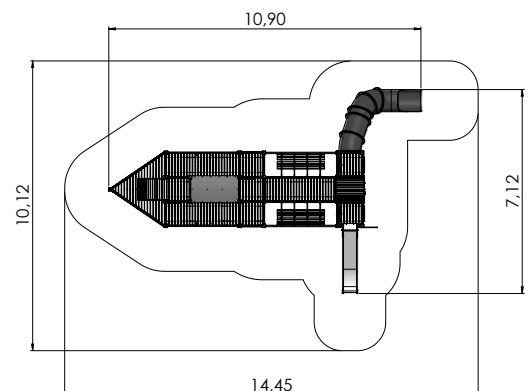

# THEME PLAY

COLOR OPTIONS:

MM122-1 Playship GUSTAV VASA 2  
(wheelchair accessible)

MM119 Playship FRAM

MM118 Playship NOA