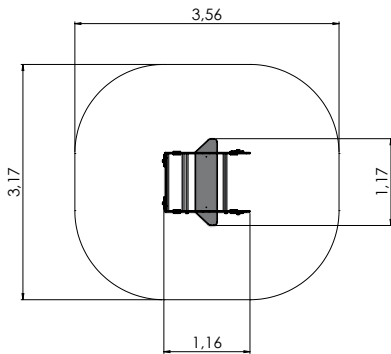

SPRING SWINGS AND SEE-SAWS