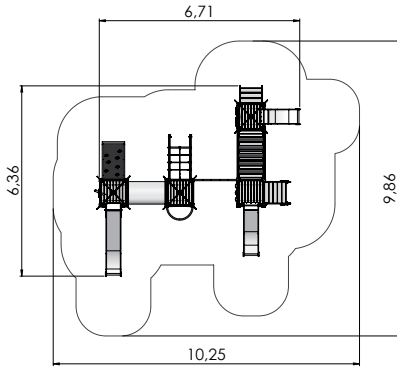

PLAY CENTRES