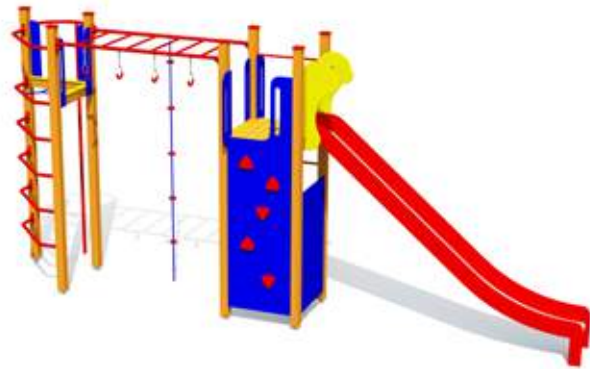

PLAY CENTRES