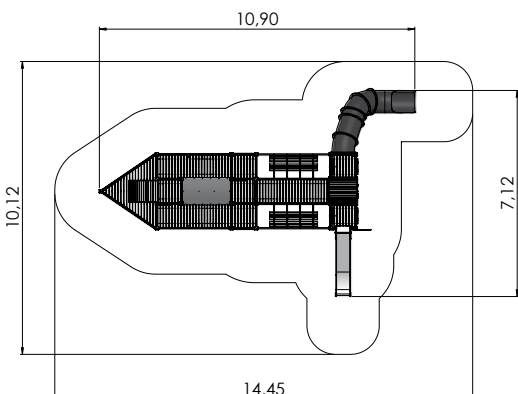

PIRATE WORLD

LM301 P Pirate ship LIBERTY

NEW!

PIRATE
WORLD

MM118 P Playship BLACK JOKE