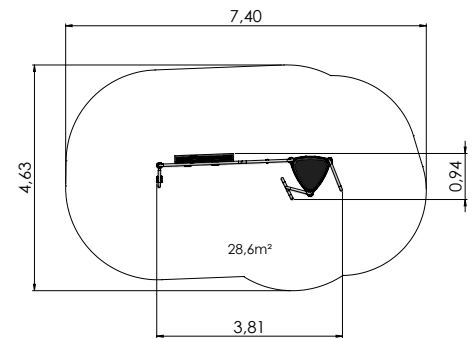

OCT102 Climbing frame