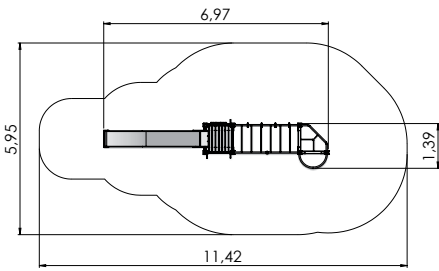

LM231 Play centre CARL