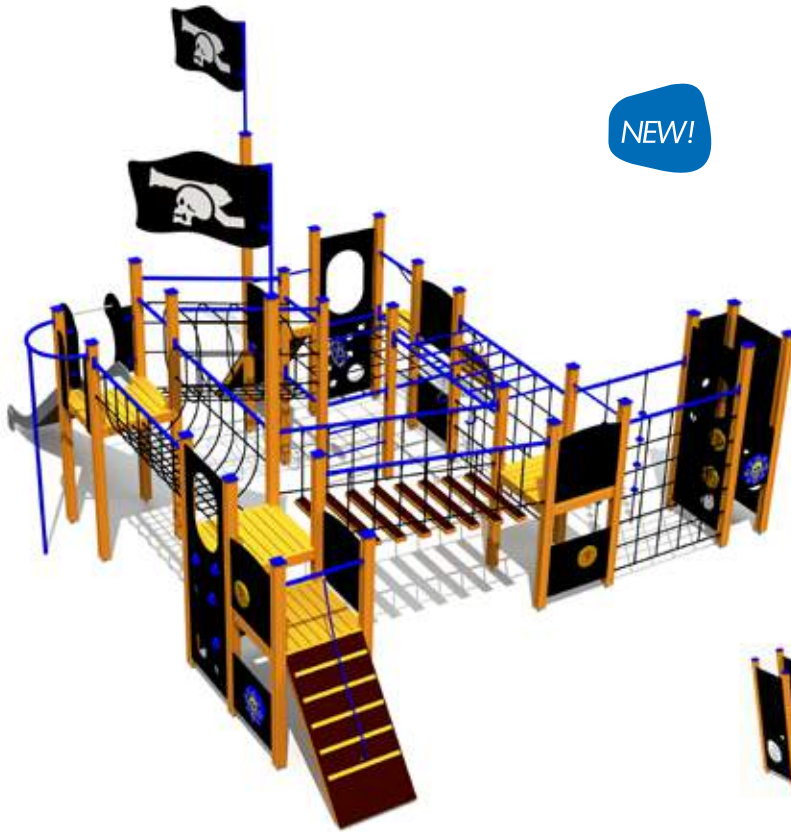

## RS310 P Play Centre PIRATE DAVIS

4+	10-20	2,10m	6,43m	7,46m	1,92m

NEW!