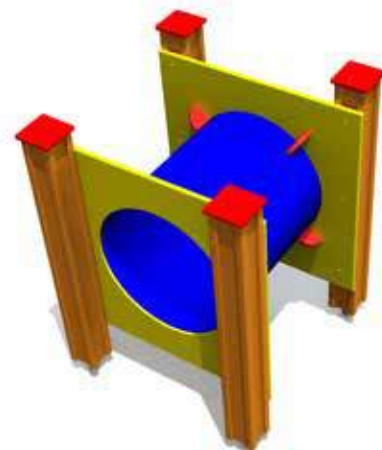

# CLIMBING FRAMES

COLOR OPTIONS:

0100250 Climbing Pyramid h. 2,5m

0100300 Climbing Pyramid h. 3m

0100450 Climbing Pyramid h. 4,5m

0100650 Climbing pyramid h.6,5m  
0100750 Climbing pyramid h.7,5m