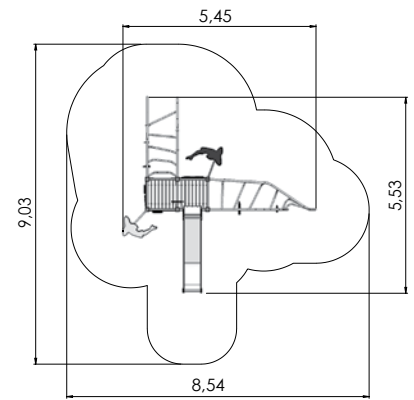

4+	6-8	4,80m	5,45m	5,53m	2,64m