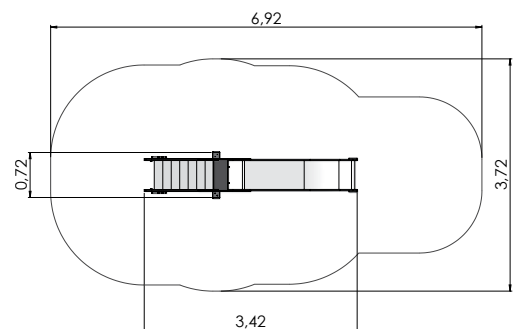

# PLAY CENTRES

COLOR OPTIONS:

LM020 Slide SHELL

LM021 Slide BEAVER

LM004 Slide MIA

LM007 Slide ELO