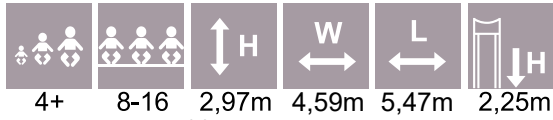

PLAY CENTRES