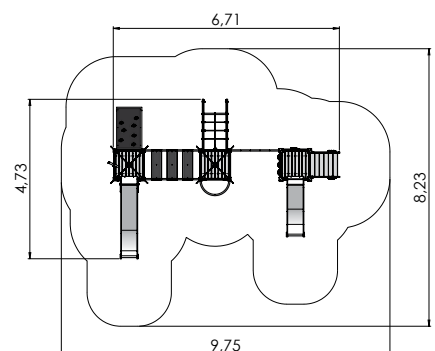

# PLAY CENTRES

COLOR OPTIONS:

LM217-1 Play Centre HEDVIG

LM213 Play Centre DANIEL

LM217 Play Centre HARALD

LM213-1 Play Centre DAGMAR