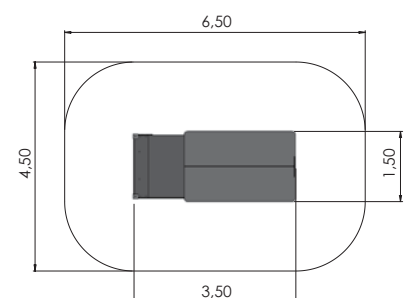

# THEME PLAY

MM400 Playhouse BUFFET

MM401 Playhouse BUFFET 2

MM402 Playhouse with slope BUFFET 3

MM403 Playhouse BUFFET with terrace