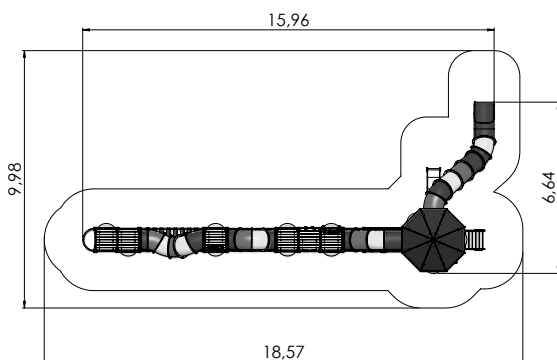

# PLAY CENTRES

1+/4+	8-16	5,56m	5,01m	6,64m	0,95m

LM311-1 Play Centre MARGOT

1+/4+	50-100	5,56m	6,64m	15,96m	1,55m

LM311 Multi Activity Centre KATARINA