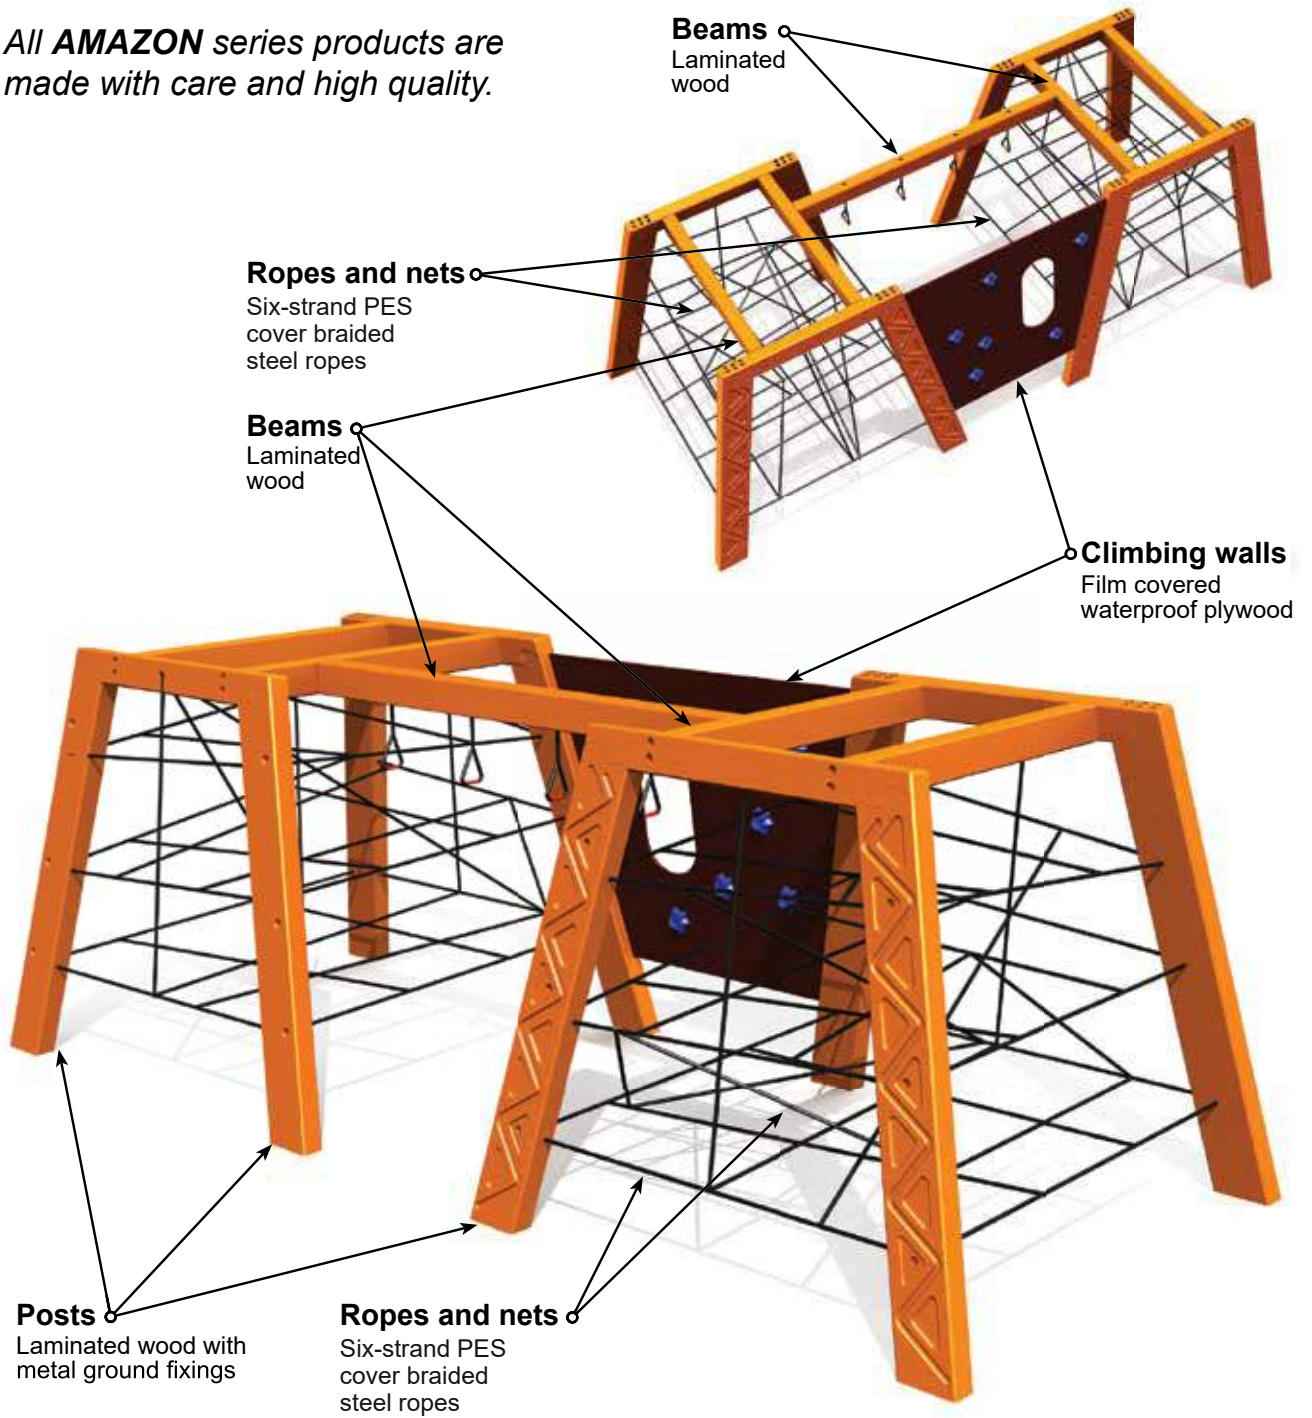

AMK001

All **AMAZON** series products are made with care and high quality.