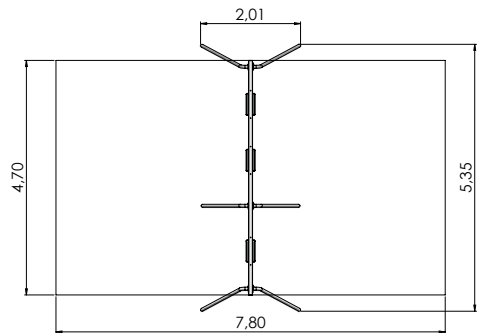

K221 Swing EAGLE 4 places
(without seats and fittings)