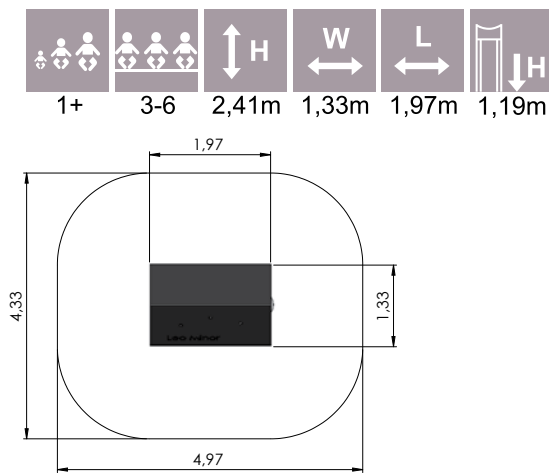

NEW!

ZODIAC

Z005 Playhouse LEO MINOR