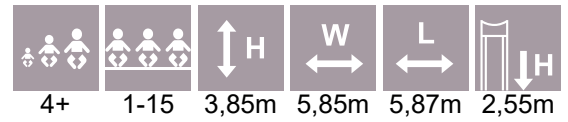

OCTO

OCT104 Climbing complex