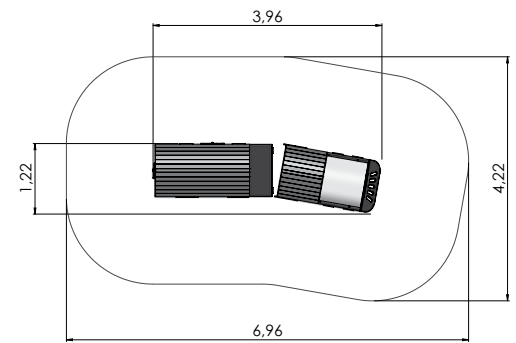

MM101-1 Playtrain CHOO-CHOO long