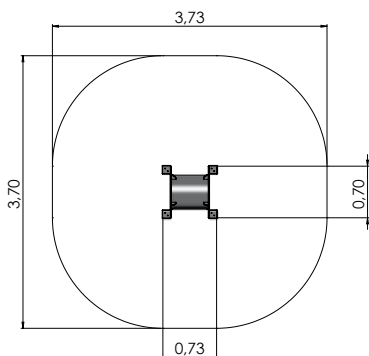

CLIMBING FRAMES

RS201 Tube FOXHOLE