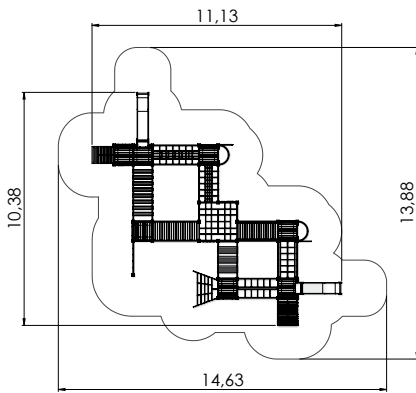

LM300-1 Multi Activity Centre HARBOUR Maxi