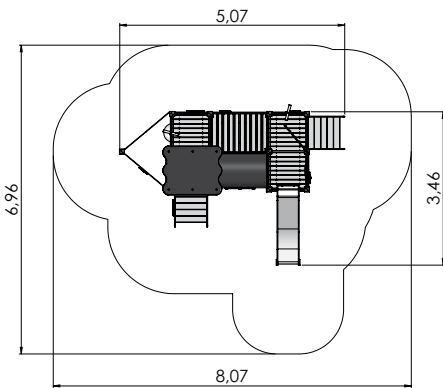

PIRATE WORLD

MM177 P Playship AMITY

PIRATE
WORLD

NEW!

NEW!