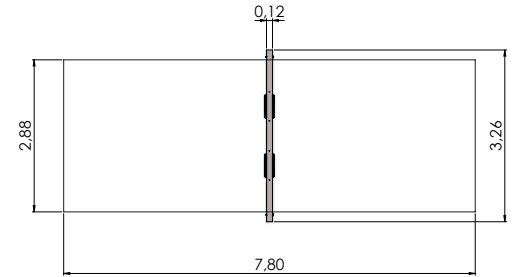

K220 Swing EAGLE 3 places
(without seats and fittings)