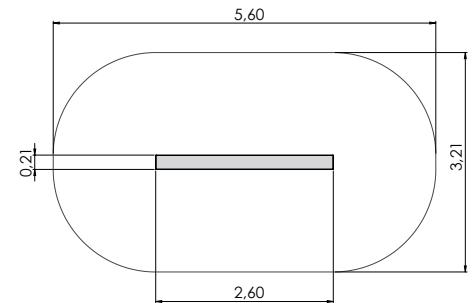

BALANCING AND EXERCISE

PLP13 Spring beam