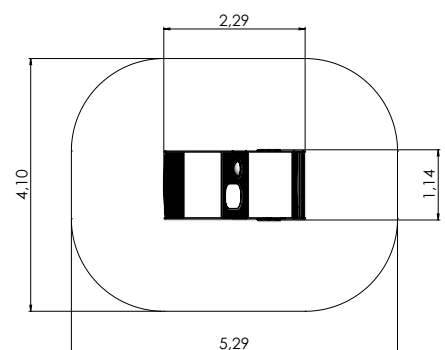

PIRATE WORLD

COLOR OPTIONS:

Pirate world

NEW!

NEW!

NEW!