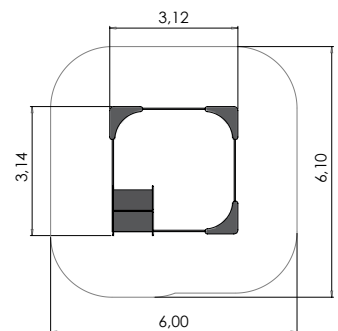

LK32 Sandbox triangular

1+	5-10	0,39m	3,56m	3,98m

LMK001 Sandbox 3x3 with little house

0+	5-10	1,72m	3,12m	3,14m	0,23m

LMK003 Play centre BABY with sandbox

1+	7-14	2,17m	3,88m	4,99m	0,23m