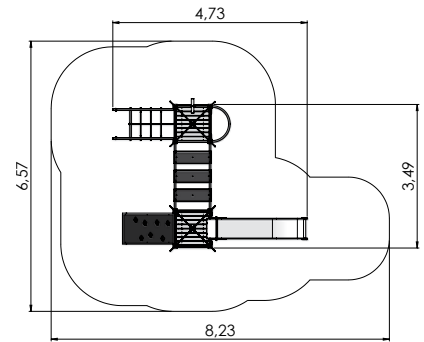

# PLAY CENTRES

COLOR OPTIONS:

LM217-1 Play Centre HEDVIG

LM213 Play Centre DANIEL

LM217 Play Centre HARALD

LM213-1 Play Centre DAGMAR