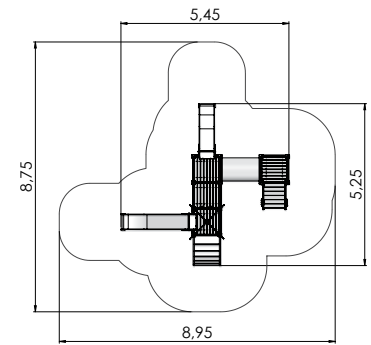

# PLAY CENTRES

COLOR OPTIONS:

LM203 Play Centre RICHARD

LM222 Play Centre ISABEL

LM222-1 Play Centre ISABELLA

LM221 Play Centre ANNELY