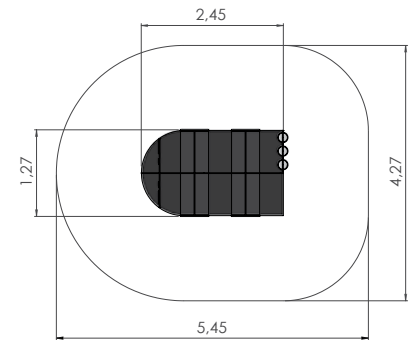

MM133 Expres bus