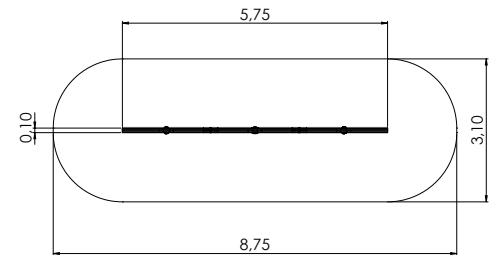

PLP15 Balance beam