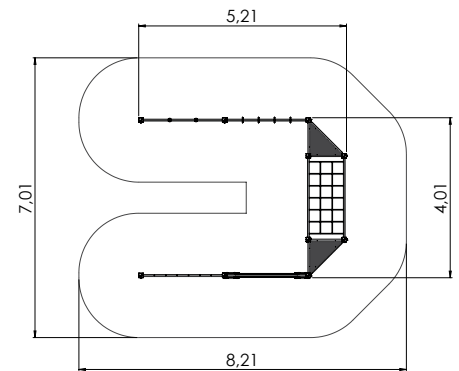

TKR001-1 Balance track 1