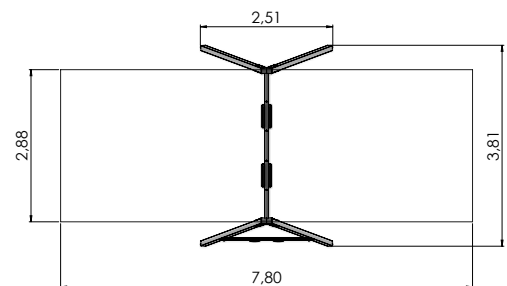

# SWINGS

COLOR OPTIONS:

**K009 AL Swing BELL-FLOWER 6 places**  
(without seats and fittings)

**K003 Swing BABY BIRD 1 place**  
(without seat and fittings)

**K001 Swing BABY BIRD 2 places**  
(without seats and fittings)