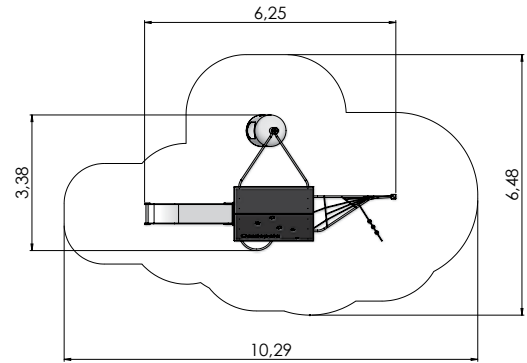

2009 Play Centre CASSIOPEIA