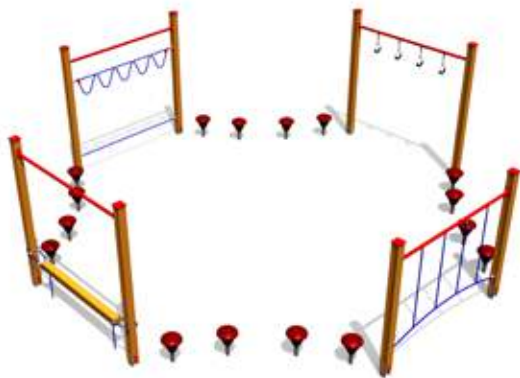

BALANCING AND EXERCISE

TKR007 Balance track 7

NEW!

4+	10-15	2,16m	9,09m	11,18m	1,94m

TKR002 Balance track CIRCLE

NEW!

4+	7-14	2,15m	6,31m	6,32m	1,92m

TSV100 Stretching wall

12+	3-6	2,22m	3,88m	2,31m