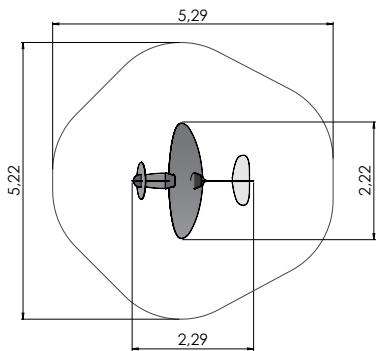

THEME PLAY

MM132 AIRPLANE small