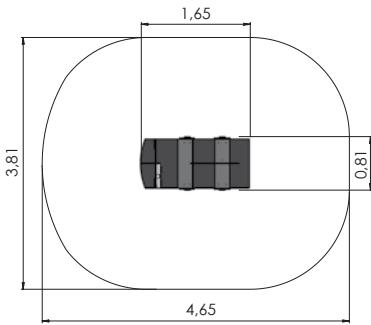

THEME PLAY

MM111 Playcar MERCEDES