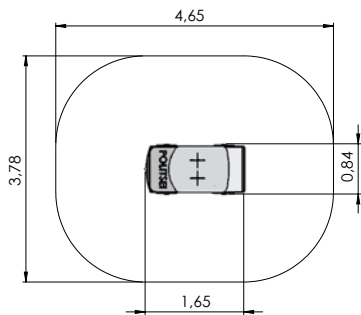

MM113 Playcar POLICE