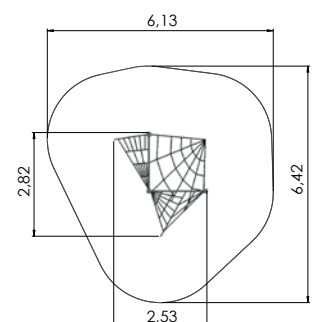

# CLIMBING FRAMES

COLOR OPTIONS:

RS100 Climbing net, 3 sections

RS118 Climbing frame LYRA

RS119 Climbing frame HYDRA

RS120 Climbing frame TRIANGULUM