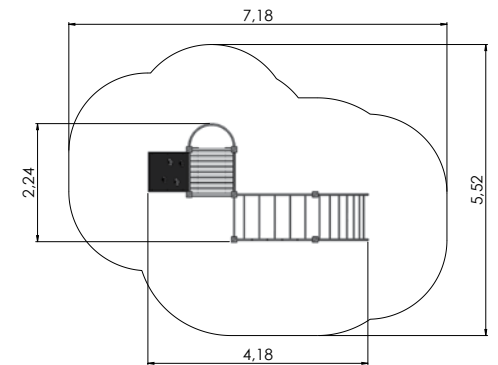

# CLIMBING FRAMES

COLOR OPTIONS:

RS117 Climbing frame TWIST

RS108 Climbing frame ATHLETES

RS122 Climbing frame SQUIRREL

RS124 Climbing frame TETRA