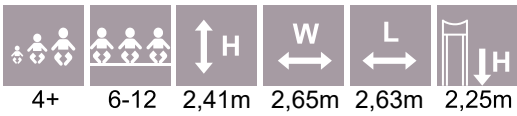

CLIMBING FRAMES

RS110 Climbing frame HEXAGON