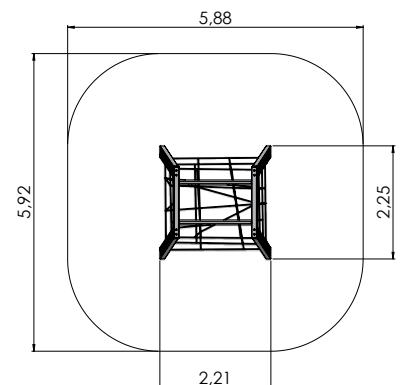

AM001

AM004