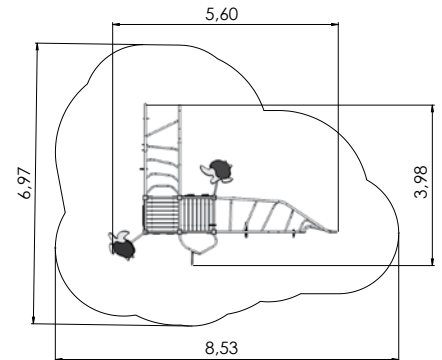

4+	4-8	4,43m	3,98m	5,60m	2,64m