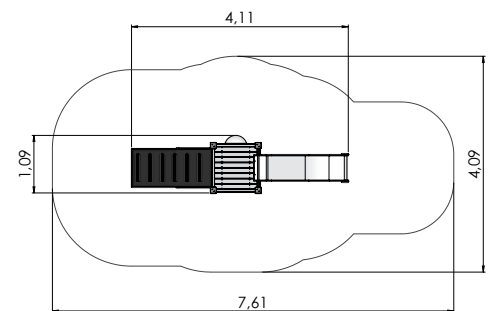

# PLAY CENTRES

COLOR OPTIONS:

LM012-1 Slide BUD

LM014 Slide ALF

LM001 Slide TIM

LM002 Slide ANN