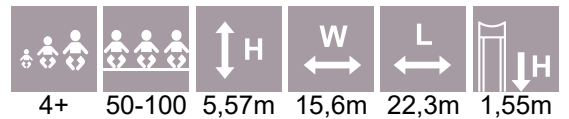

# PLAY CENTRES

COLOR OPTIONS:

LM312 Multi Activity Centre PETER THE GREAT

LM313 Play Centre IVAN IV