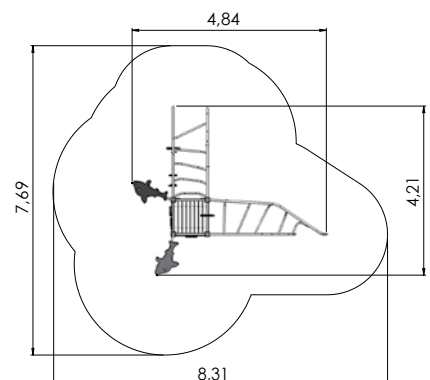

NW103 W MF Play Centre PIKE

4+	4-8	4,42m	4,21m	4,84m	2,64m