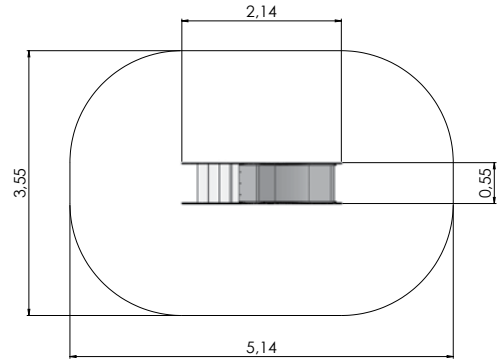

LM021 Slide BEAVER