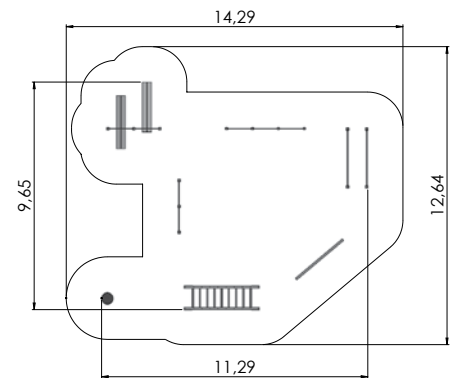

# BALANCING AND EXERCISE

TKR001 Balancing equipment COMPASS

4+	8-16	1,30m	7,36m	7,36m	0,57m

TSV010 Outdoor exercise complex 1

5+	11	2,80m	9,65m	11,29m	2,70m

TSV011 Outdoor exercise complex 2

5+	11	2,80m	9,42m	11,95m	2,70m