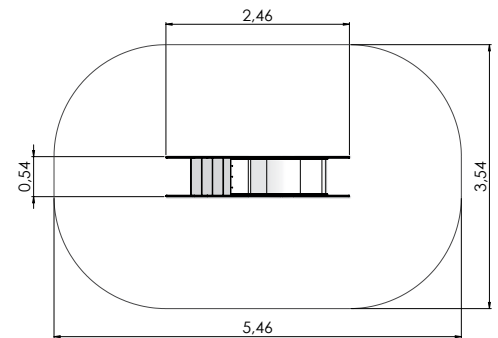

# PLAY CENTRES

COLOR OPTIONS:

LM020 Slide SHELL

LM021 Slide BEAVER

LM004 Slide MIA

LM007 Slide ELO