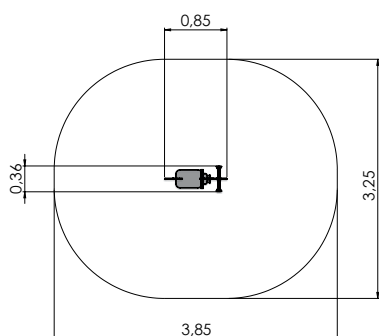

SPRING SWINGS AND SEE-SAWS

VL040 Torsion spring swing MAX