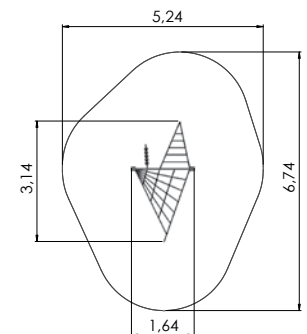

# CLIMBING FRAMES

COLOR OPTIONS:

RS100 Climbing net, 3 sections

RS118 Climbing frame LYRA

RS119 Climbing frame HYDRA

RS120 Climbing frame TRIANGULUM