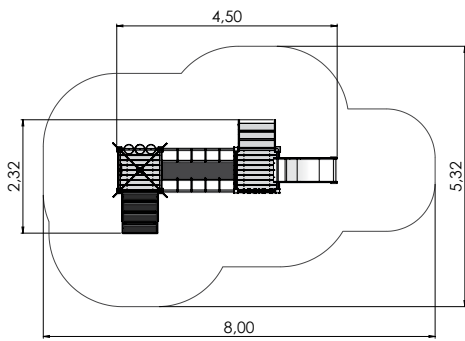

PLAY CENTRES