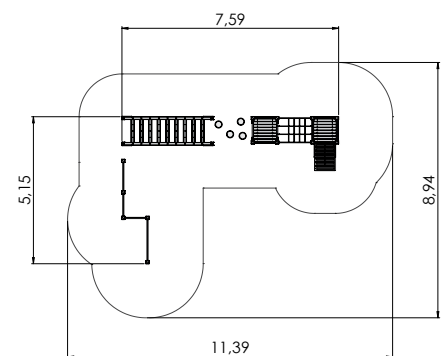

CLIMBING FRAMES

COLOR OPTIONS:

RS125S Climbing frame GIBBON S

NEW!