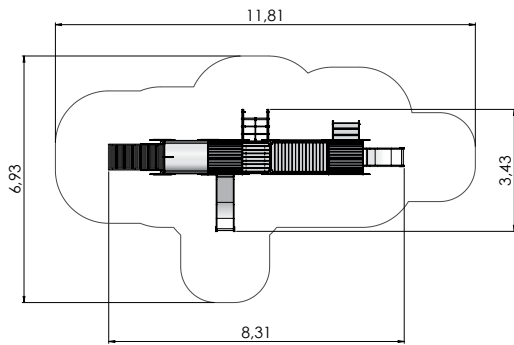

THEME PLAY

MM103 Playtrain GALAXY EXPRESS