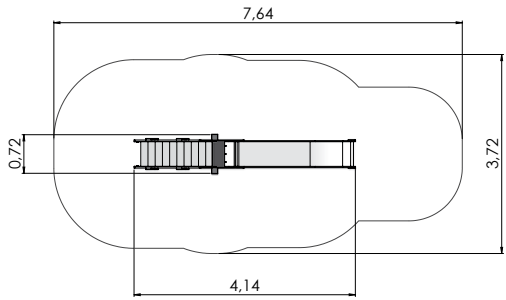

PLAY CENTRES

LM008 Slide BOB