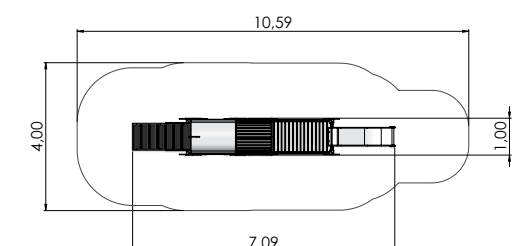

# THEME PLAY

COLOR OPTIONS:

MM101 Playtrain CHOO-CHOO

MM101-1 Playtrain CHOO-CHOO long

MM101-2 Playtrain CHOO-CHOO extra long

MM104 Playtrain JUNA