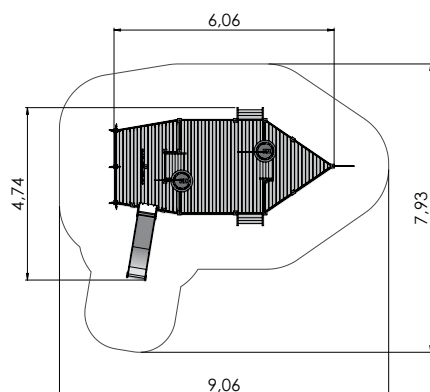

# THEME PLAY

COLOR OPTIONS:

MM122-1 Playship GUSTAV VASA 2  
(wheelchair accessible)

MM119 Playship FRAM

MM118 Playship NOA