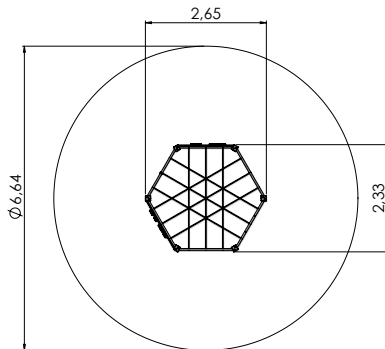

CLIMBING FRAMES

RS110-2 Climbing frame HEXAGON 2