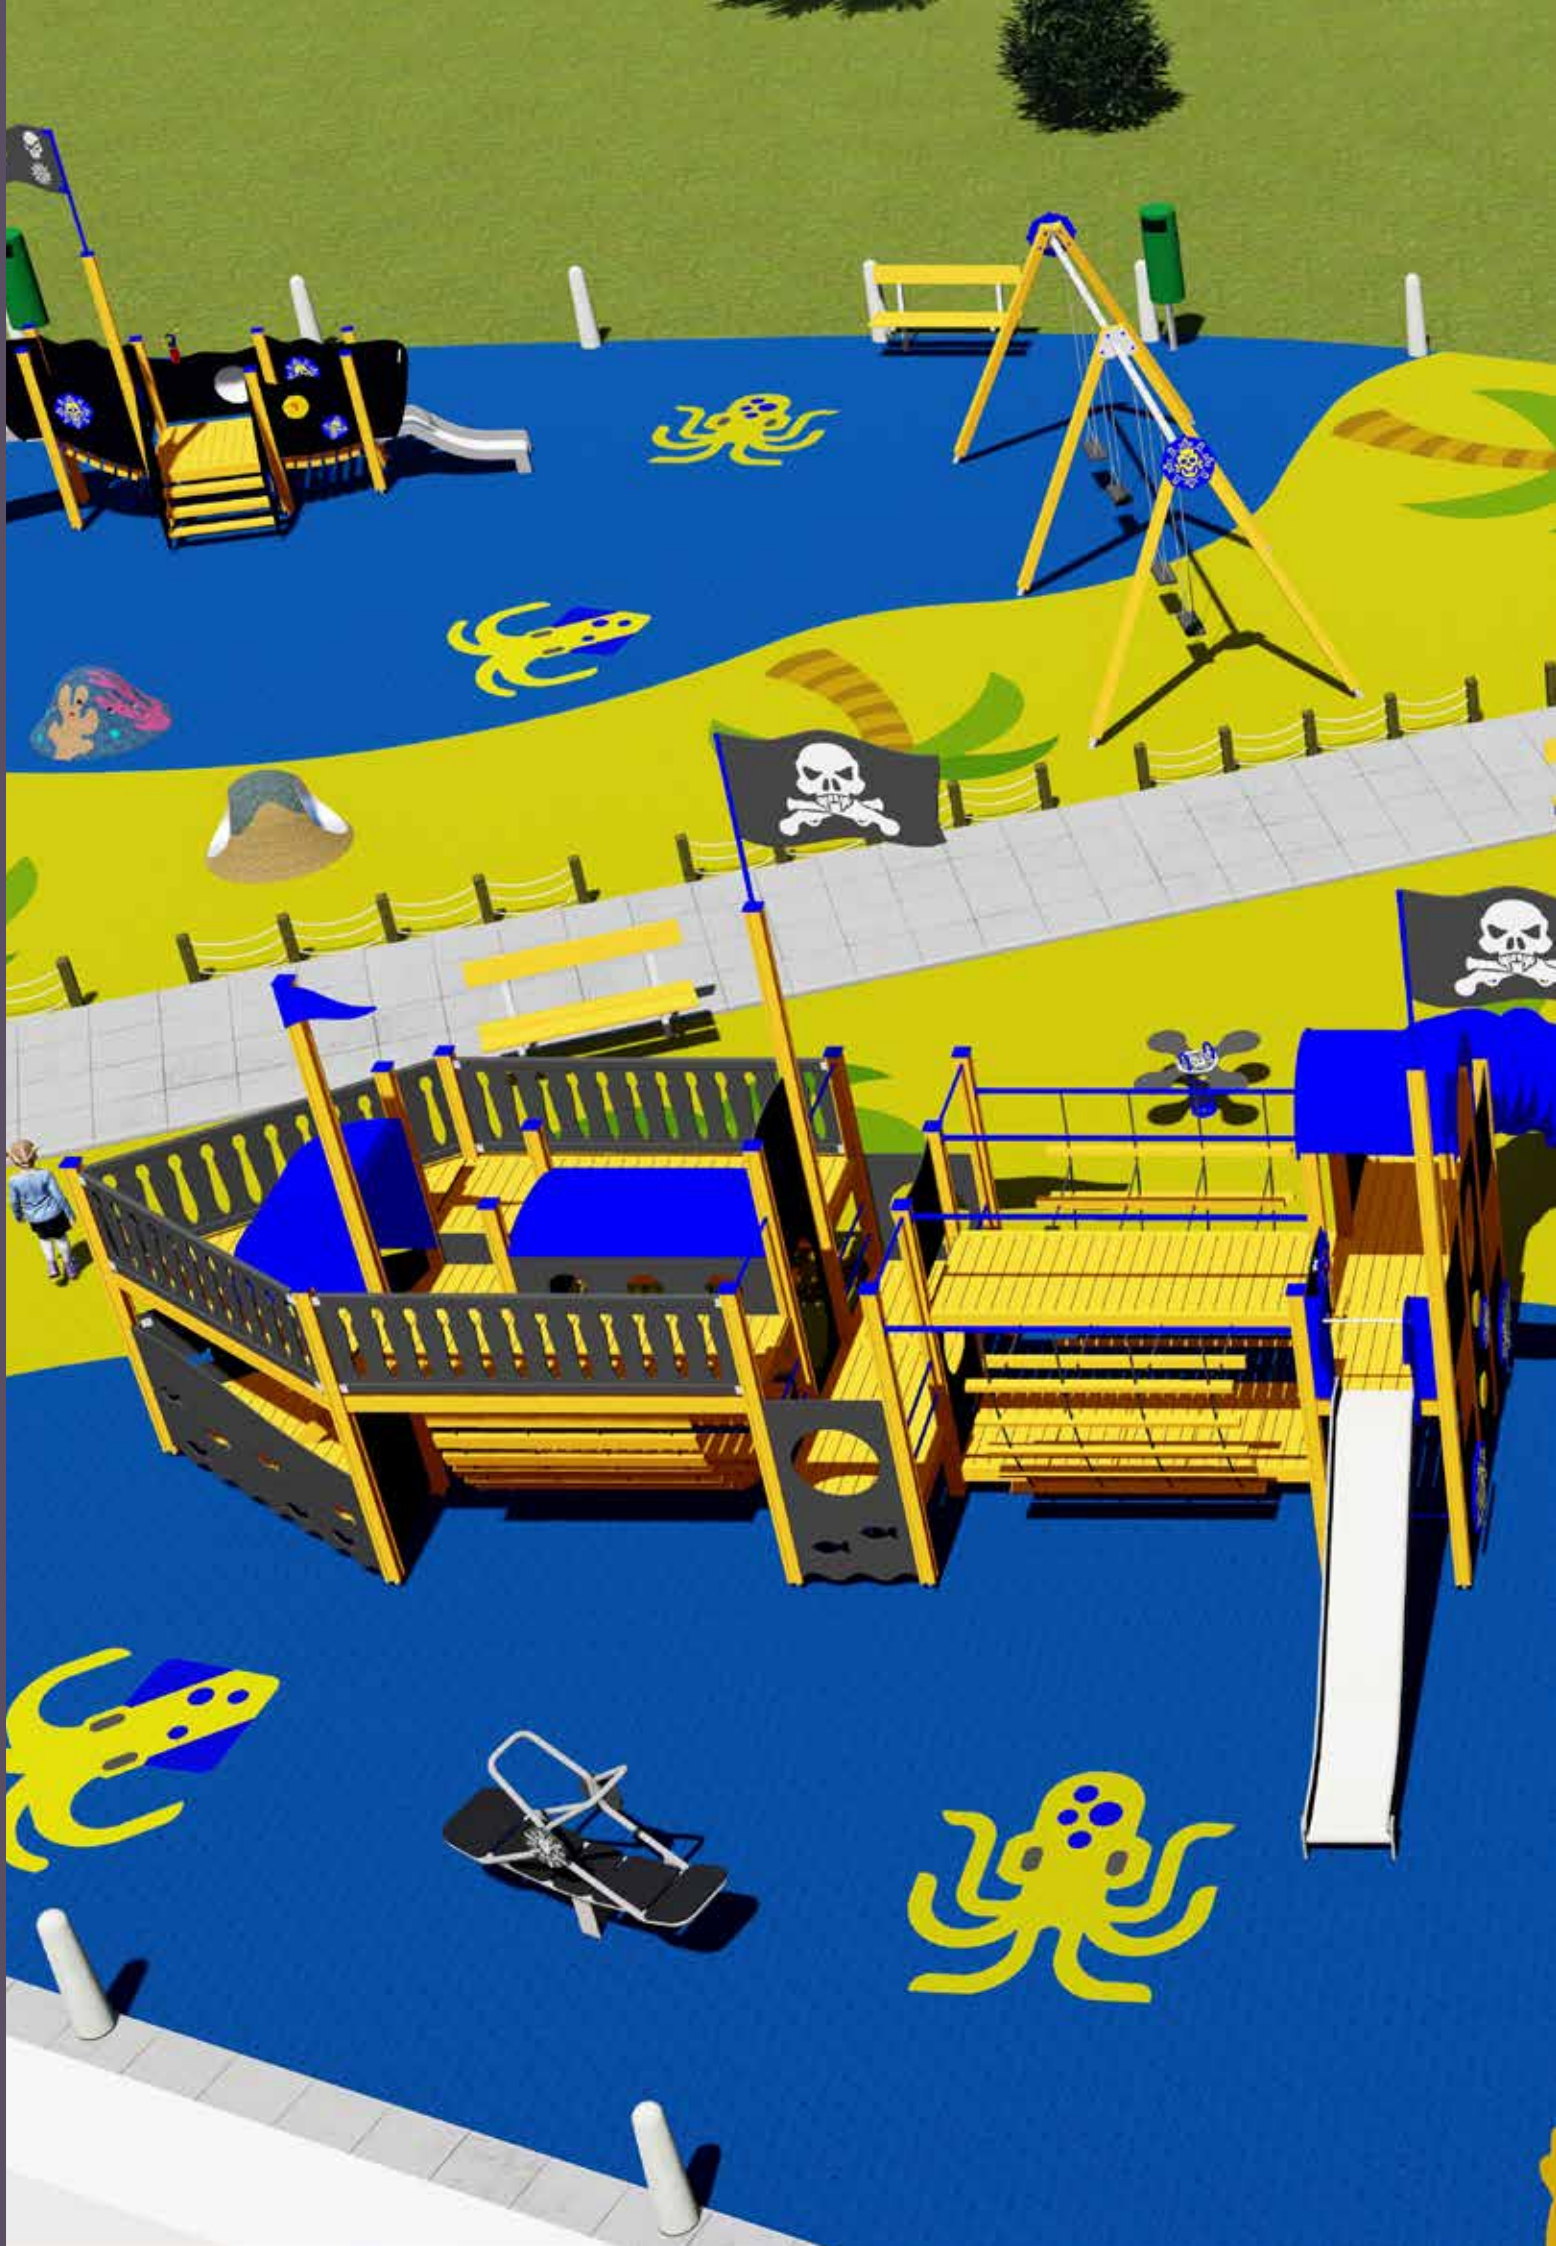

# PIRATE WORLD

COLOR OPTIONS:

Pirate world

LM006-1 P Play Centre ROCKING HORSE

MM128 P Pirate ship JOHN VAAGE (wide slide)

NEW!

MM128-2 P Pirate ship ALEXANDER VAAGE

NEW!