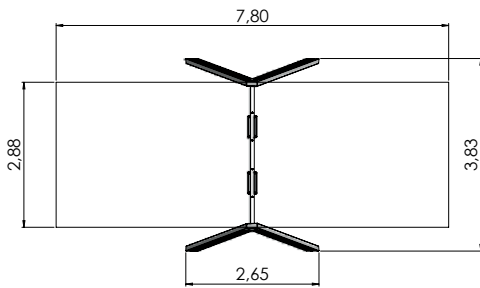

AML003

AM300 AMAZON seesaw