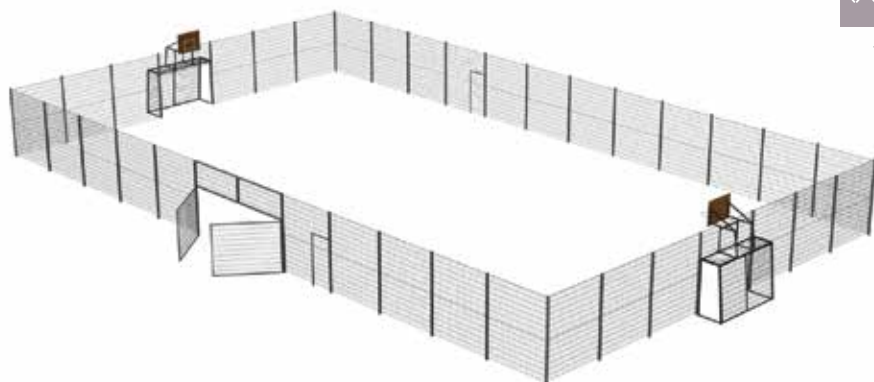

SPORTS EQUIPMENT

MFS003 Multifunctional Arena metal 18m x 30m