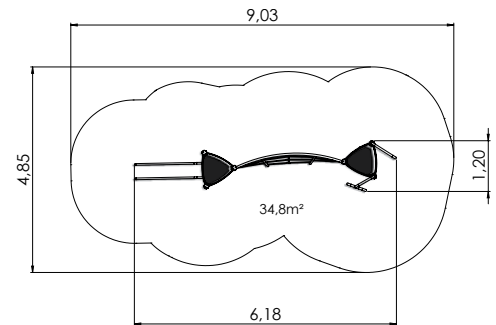

OCTO

OCT101 Climbing frame