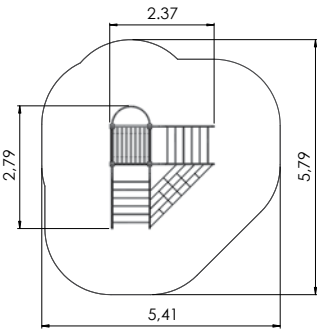

CLIMBING FRAMES

RS121 Climbing frame DRACO