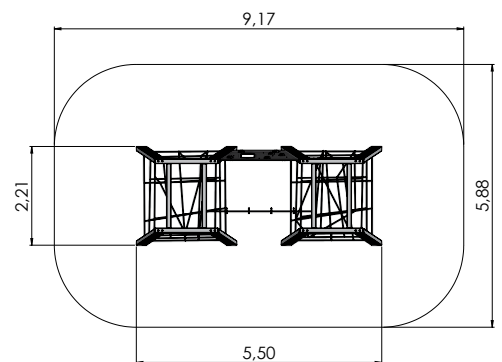

AM010

AM009