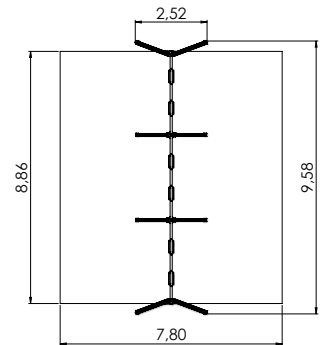

K106 W MF See-saw MUSSEL