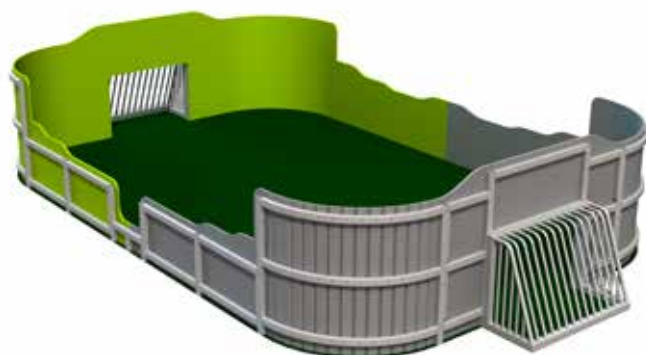

MFS100 MF FR Multiarena 6m x 4m