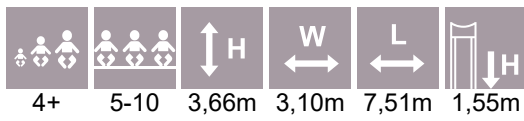

LM227 Play Centre FRANCIS