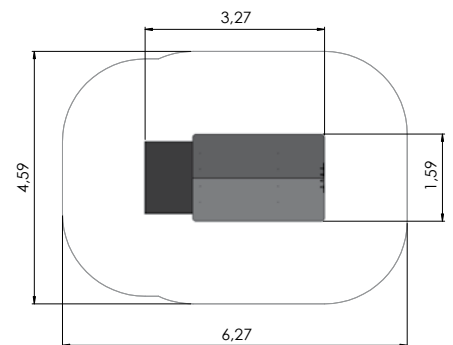

# THEME PLAY

MM400 Playhouse BUFFET

MM401 Playhouse BUFFET 2

MM402 Playhouse with slope BUFFET 3

MM403 Playhouse BUFFET with terrace