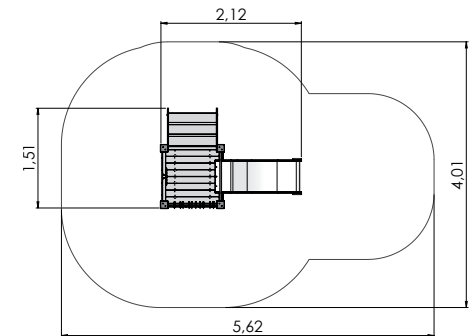

# PLAY CENTRES

COLOR OPTIONS:

LM012-1 Slide BUD

LM014 Slide ALF

LM001 Slide TIM

LM002 Slide ANN