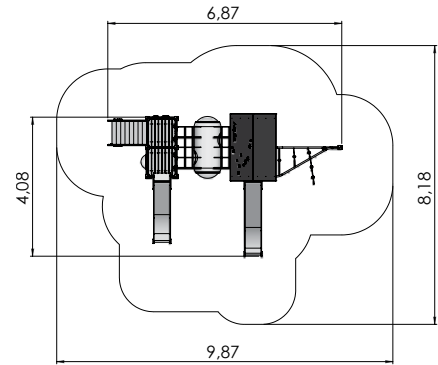

2009 Play Centre CASSIOPEIA

2010 Play Centre AQUILA

NEW!

2012 Play Centre ANTLIA

NEW!